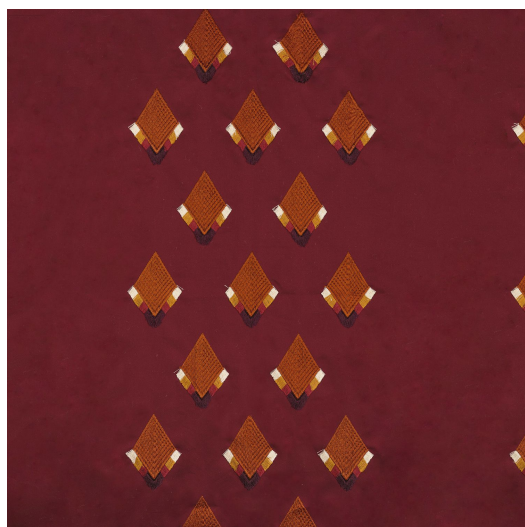

CASAMANCE

PRODUCT / FABRIC

MARICOPA

REFERENCE :

39300314

COLOR :

BORDEAUX

COMPOSITION :

100 % co - viscose embroidery

WIDTH :

59.84 in

WEIGHT :

276 gr/m²

USE :

CLEANING INSTRUCTIONS :

MATCH :

HORIZONTAL REPEAT :

18.5 in

VERTICAL REPEAT :

7.48 in

COUNTRY OF ORIGIN :

INDIA

5

COLOR
VARIATION(S) :