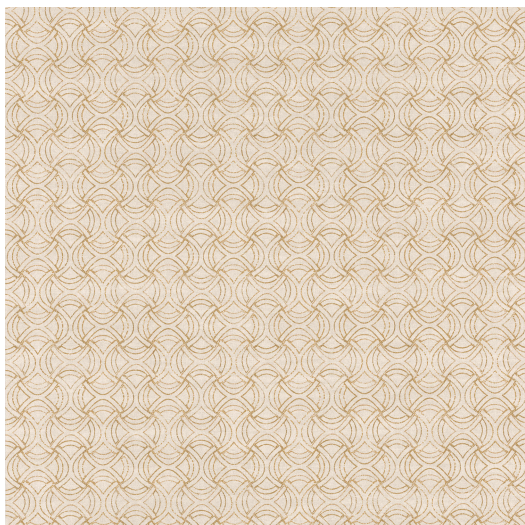

# CASAMANCE

PRODUCT / WALLPAPER

## CILEA

REFERENCE :  
73270243

COLOR :  
OR

COMPOSITION :  
Intissé

WIDTH :  
20.87 in

LENGTH :  
Sold by roll of 10,05m

WEIGHT :  
135 gr/m<sup>2</sup>

CLEANING INSTRUCTIONS :