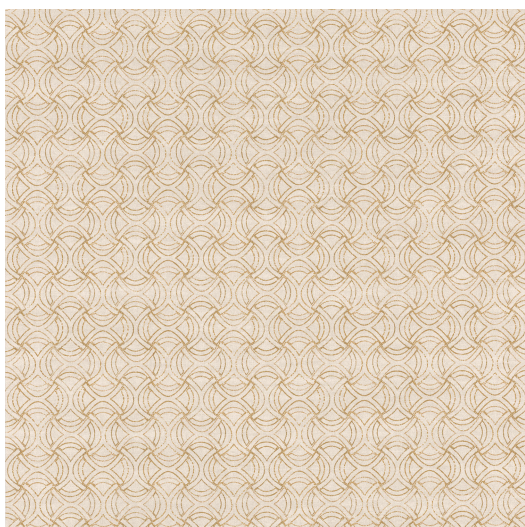

CASAMANCE

PRODUCT / WALLPAPER

CILEA

REFERENCE :
73270243

COLOR :
OR

COMPOSITION :
Intissé

WIDTH :
20.87 in

LENGTH :
Sold by roll of 10,05m

WEIGHT :
135 gr/m²

CLEANING INSTRUCTIONS :

MATCH :

VERTICAL REPEAT :
2.76 in

COLLECTION(S) :
LOGGIA

COUNTRY OF ORIGIN :
BELGIUM

NORME COV :
A+

NORME EUROCLASS :
Bs1, d0

3
COLOR