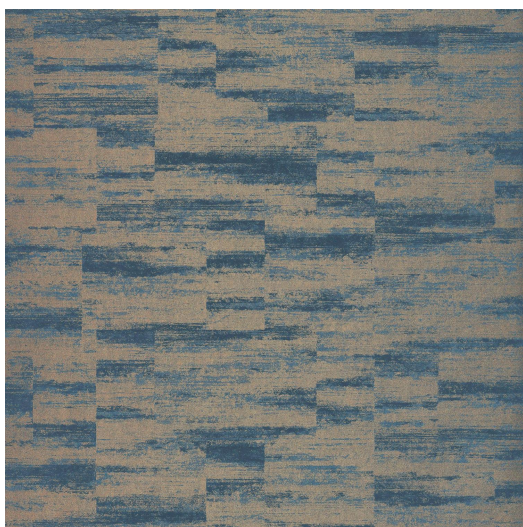

# CASAMANCE

PRODUCT / WALLPAPER

## IMMENSITE

**REFERENCE :**

73630641

**COLOR :**

BLEU

**COMPOSITION :**

Intissé

**WIDTH :**

27.56 in

**LENGTH :**

Sold by roll of 10,05m

**WEIGHT :**

140 gr/m<sup>2</sup>

**CLEANING INSTRUCTIONS :**

**MATCH :**

**VERTICAL REPEAT :**