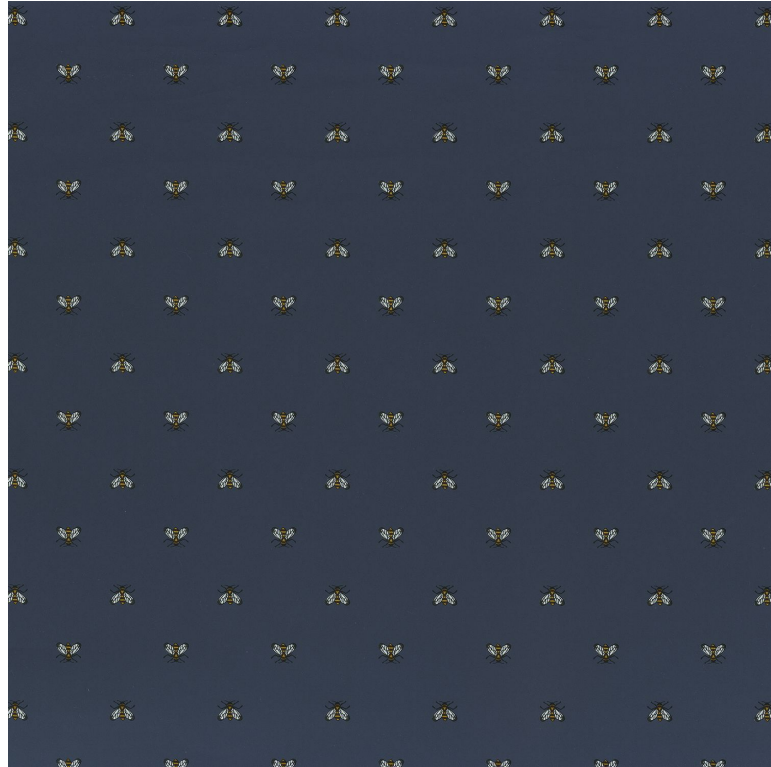

CASAMANCE

Apis

Wallpaper CASAMANCE

Collection

Reference

Colors

Marine

Hanging instructions

Non-woven

Grain

Smooth

Width of one roll

70 cm / 28 inches

Length

Sold by roll of 10.05 m / 11 yards

Match

Straight match

Vertical repeat

9cm / 4 inches

Weight in g/m²

147

Care

Washable

Apply paste

Paste the wall

Removal

Dry strip

Norme COV

A+

ASTME84

Class A

European fire-rating

B s1 d0