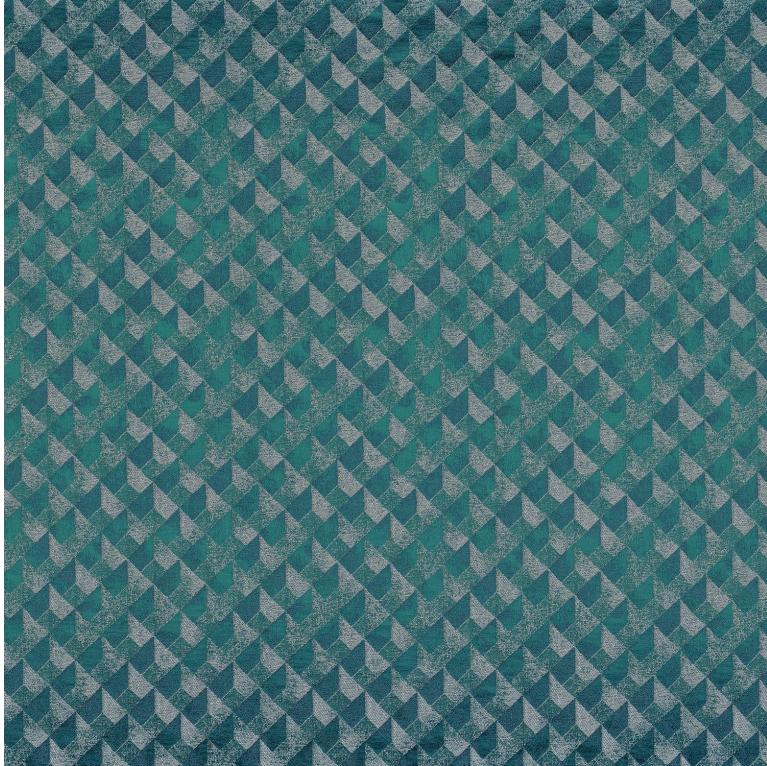

Rockefeller

Fabrics CAMENGO

Collection [GRAND HOTEL](#), [RAINBOW 2](#)

Colors EMERAUDE

Reference 40350423

Composition 44 % CO ; 33 % PES ; 23 % PA

Useful width 136 cm / 54 Inches

Match 

Martindale 40000

Martindale Upholstery : superior or equal to 40 000 cycles (Martindale) and superior or equal to 30,000 double rubs (Wyzenbeek)

Wyzenbeek 80000

Pattern direction Non-railroaded

Weight in g/m² 316

Use  Image n° 1 or type

Cleaning instructions 

Country of origin India

Horizontal repeat 17 cm / 7 Inches

5 variations