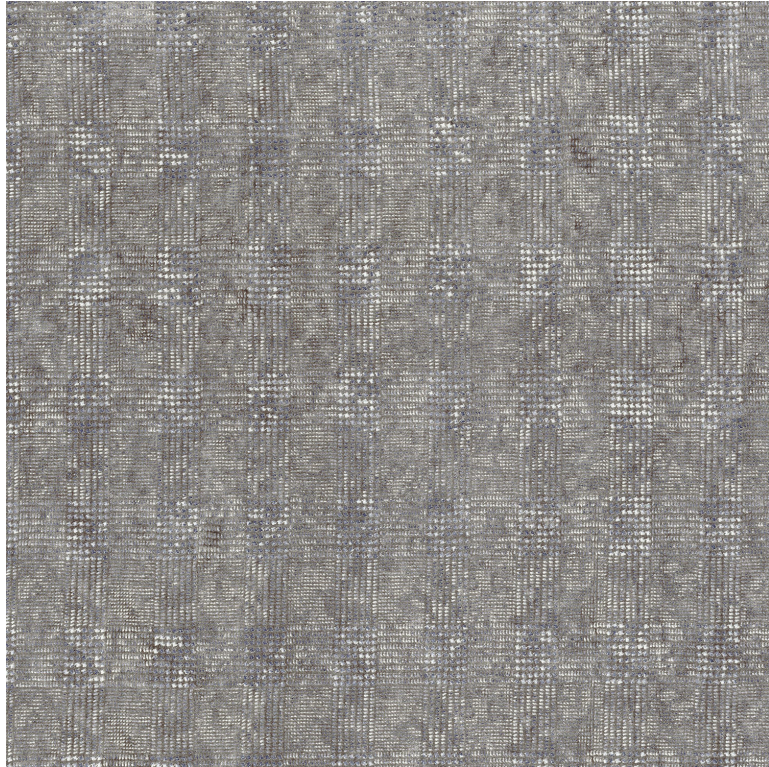

CASAMANCE

Sauge

Fabrics CASAMANCE

[Collection](#)

Reference 36960479

Colors Acier

Composition 68 % vi ; 28 % pes ; 4 % pa

Useful width 137 cm / 54 Inches

Match image not found

Martindale 40000

Martindale Upholstery : superior or equal to 40 000 cycles (Martindale) and superior or equal to 30,000 double rubs (Wyzenbeek)

Wyzenbeek 40000

Weight in g/m² 520

Use

Country of origin Italy

Horizontal repeat 5 cm / 2 Inches

Vertical repeat 8 cm / 3 Inches

Peculiarities Editeur et Fabricant