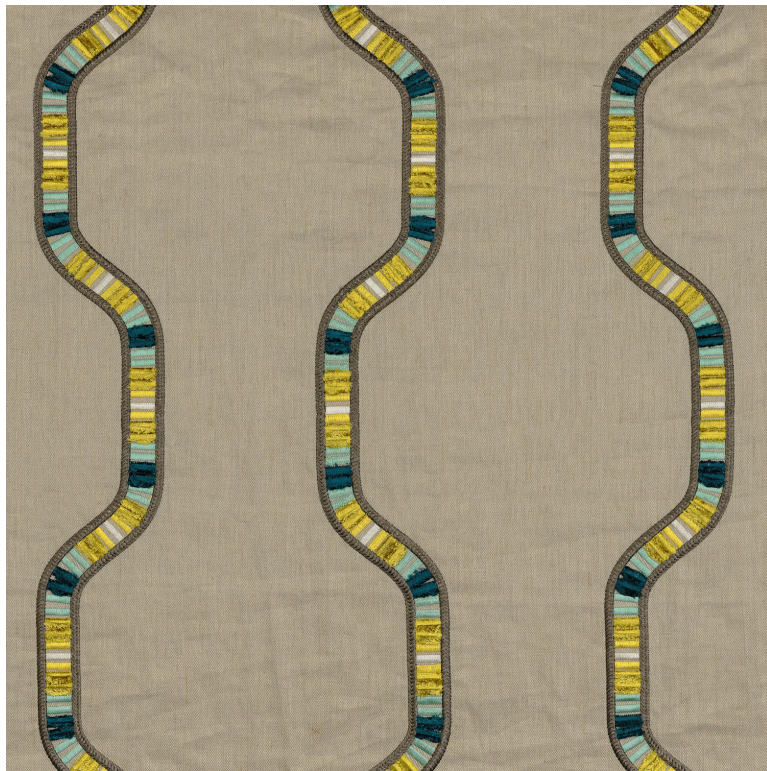

CASAMANCE

Sakari

Fabrics CASAMANCE

Collection

[EVA](#)

Colors

EMERAUDE

Reference

37090375

Composition

100 % LI

Useful width

130 cm / 51 Inches

Match

Weight in g/m²

300

Use

Cleaning instructions

Country of origin

India

Horizontal repeat

43 cm / 17 Inches

Vertical repeat

38 cm / 15 Inches

4 variations