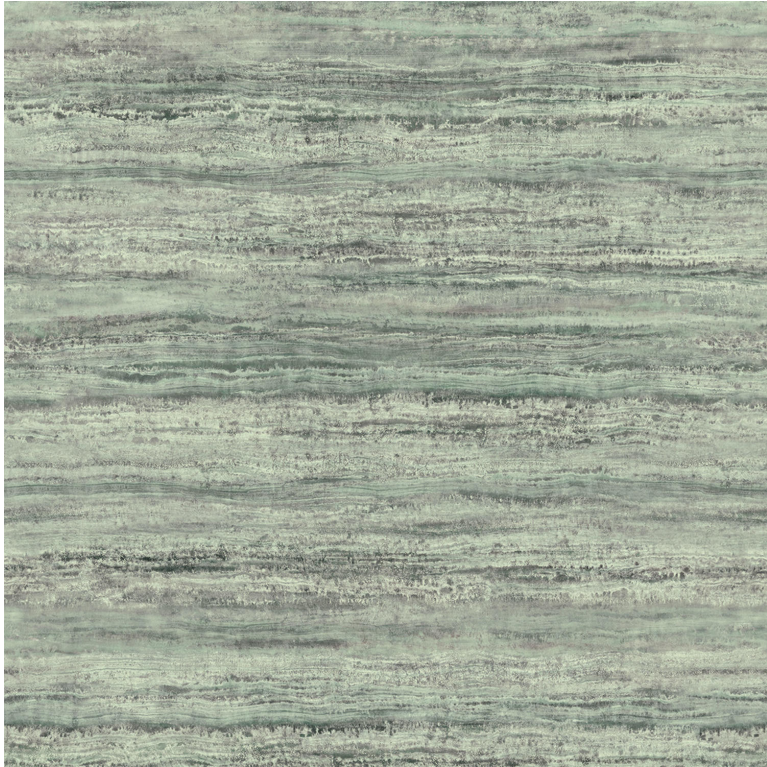

CASAMANCE

Sediment

Fabrics CASAMANCE

Collection

[SILLAGE](#)

Colors

VERT DE GRIS

Reference

37810210

Composition

62 % PES ; 20 % VI ; 18 % LI

Useful width

295 cm / 116 Inches

Match

Pattern direction

Non-railroaded

Weight in g/m²

310

Use

Cleaning instructions

Country of origin

Turkey

Vertical repeat

110 cm / 43 Inches