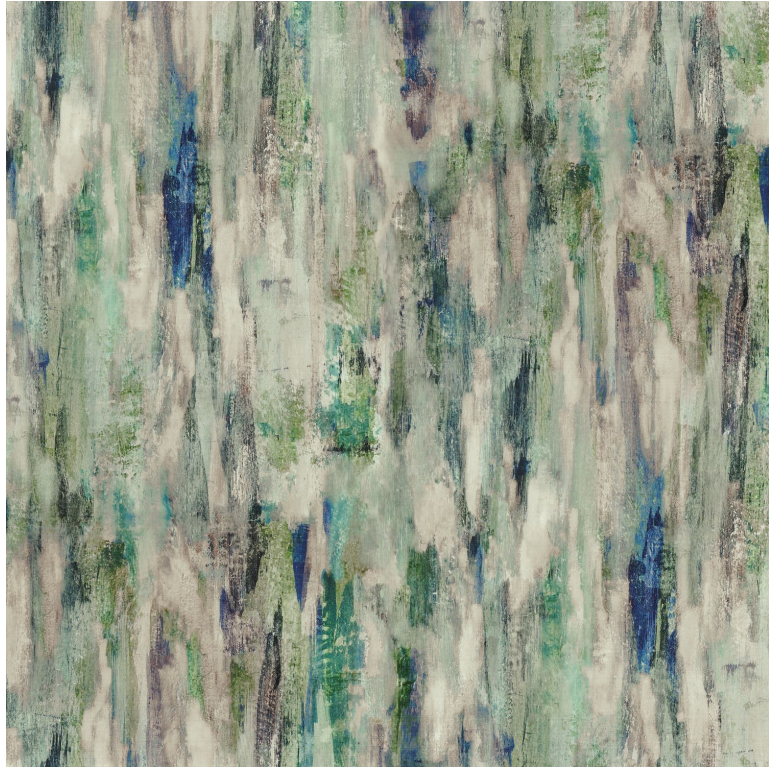

CASAMANCE

Bellevue

Fabrics CASAMANCE

Collection

[CAP FERRAT](#)

Reference

38280157

Colors

Emeraude

Useful width

140 cm / 55 Inches

Match

1/2 Offset match

Martindale

40000

Martindale Use Upholstery : superior or equal to 40 000 cycles (Martindale) and superior or equal to 30,000 double rubs (Wyzenbeek)

Vertical repeat

117 cm / 46 Inches

Features

Breathable

Mold resistance

Fastness to chlorinated and sea water >4-5 (Scale : 5)

Colour fastness to light >7-8 (Scale : 8)

3 variations