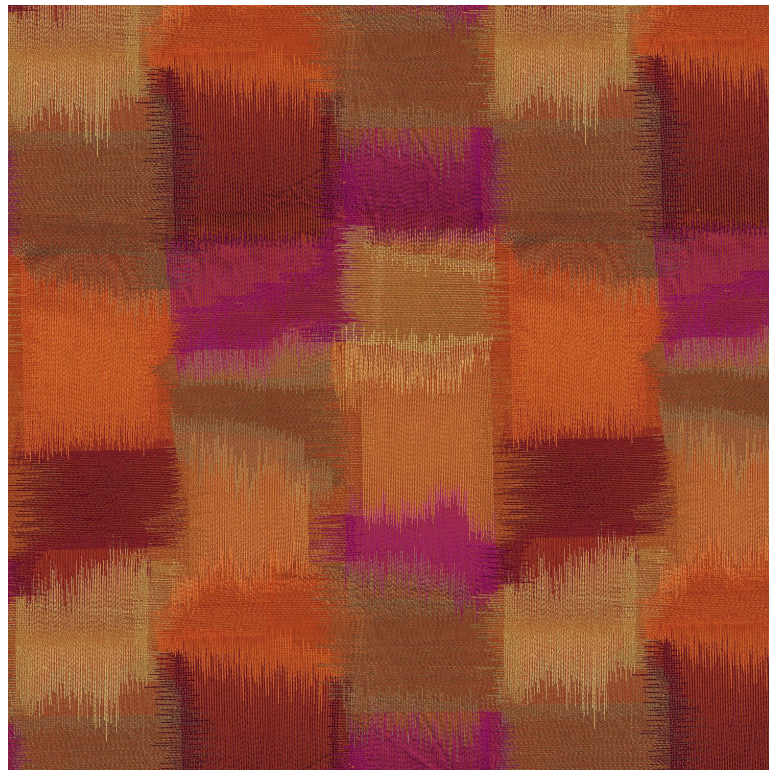

CASAMANCE

Ubud

Fabrics CASAMANCE

Collection

[KEBAYA](#)

Colors

ORANGE BRULEE / FUSCHIA

Reference

38400116

Composition

VISCOSE EMBROIDERY

Useful width

132 cm / 52 Inches

Match

Weight in g/m²

370

4 variations