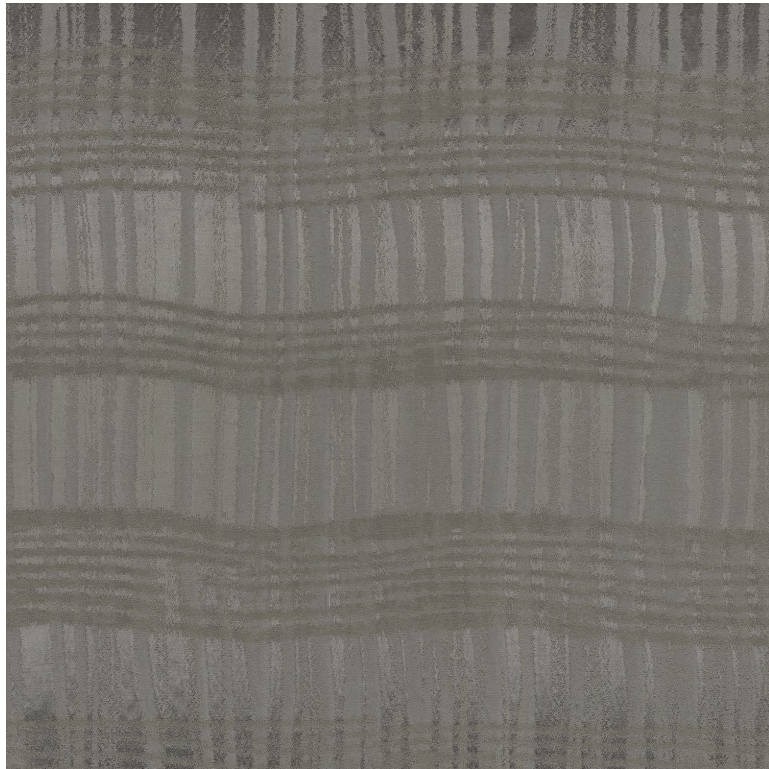

CASAMANCE

Moso

Fabrics CASAMANCE

[Collection](#)

Reference 38410162

Colors Gris fusain

Composition 67 % vi ; 33 % li

Useful width 136 cm / 54 Inches

Match  image not found

Weight in g/m² 350

Use   image not found or type unknown

Country of origin India

Horizontal repeat 68 cm / 27 Inches

Vertical repeat 118 cm / 46 Inches

6 variations

Moso not found or type unknown Moso not found or type unknown Moso not found or type unknown Moso not found or type unknown Moso not found or type unknown Moso not found or type unknown