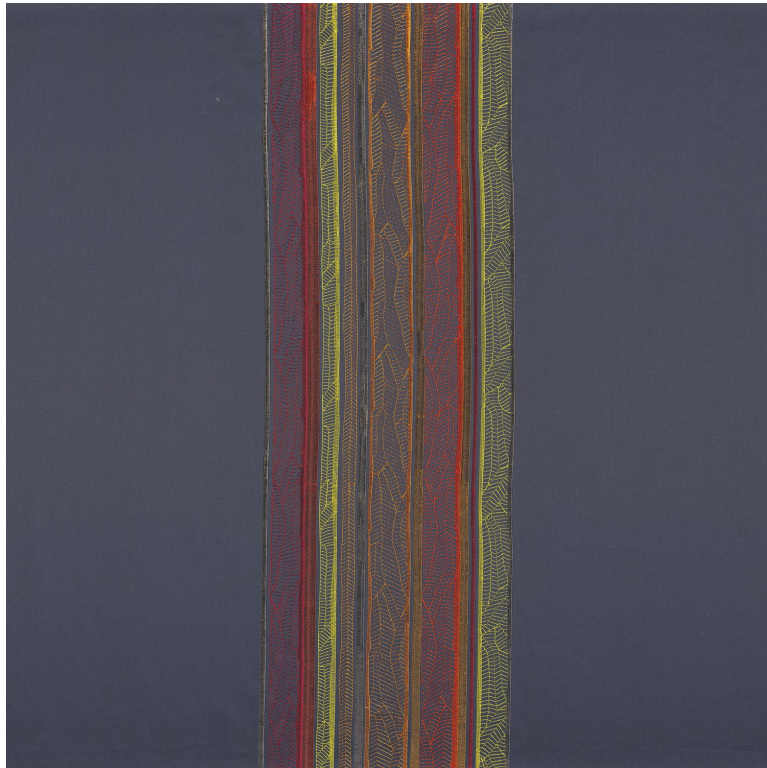

CASAMANCE

Banyan

Fabrics CASAMANCE

Collection

[KEBAYA](#)

Reference

38440130

Colors

Fuschia / orange brulee

Composition

Useful width

144 cm / 57 Inches

Match

Weight in g/m²

210

Use

Country of origin

India

Horizontal repeat

48 cm / 19 Inches

Vertical repeat

19 cm / 7 Inches

4 variations