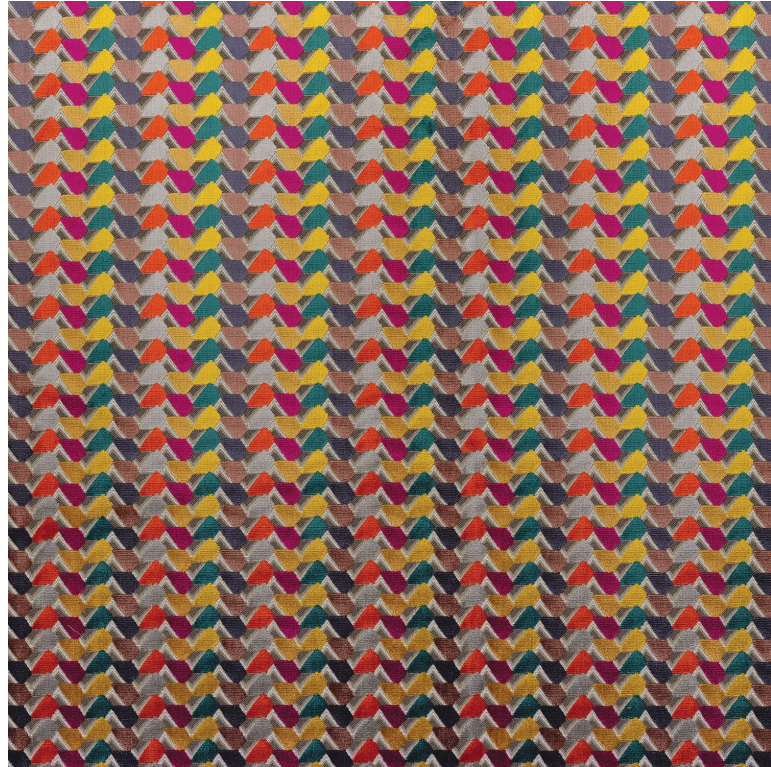

CASAMANCE

Cinema

Fabrics CASAMANCE

Collection

[LES TEXTURES 2, MYTHIQUE](#)

Reference

38500636

Colors

Multico

Composition

Useful width

139 cm / 55 Inches

Match

Martindale

45000

Martindale Upholstery : superior or equal to 40 000 cycles (Martindale) and superior or equal to 30,000 double rubs (Wyzenbeek)

Wyzenbeek

75000

Weight in g/m²

660

Use

Country of origin

Belgium

Horizontal repeat

4 cm / 2 Inches

Vertical repeat

2 cm / 1 Inches

6 variations