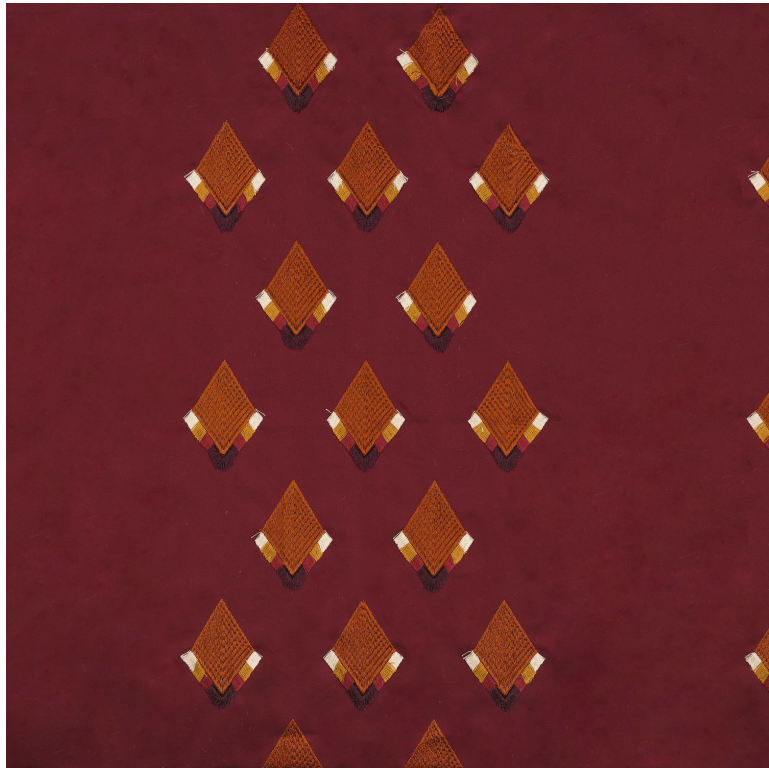

CASAMANCE

Maricopa

Fabrics CASAMANCE

Collection

[MOHAVE](#)

Colors

BORDEAUX

Reference

39300314

Composition

VISCOSE EMBROIDERY

Useful width

152 cm / 60 Inches

Match

Pattern direction

Non-railroaded

Weight in g/m²

276

Use

Cleaning instructions

Country of origin

India

Horizontal repeat

47 cm / 19 Inches

Vertical repeat

19 cm / 7 Inches