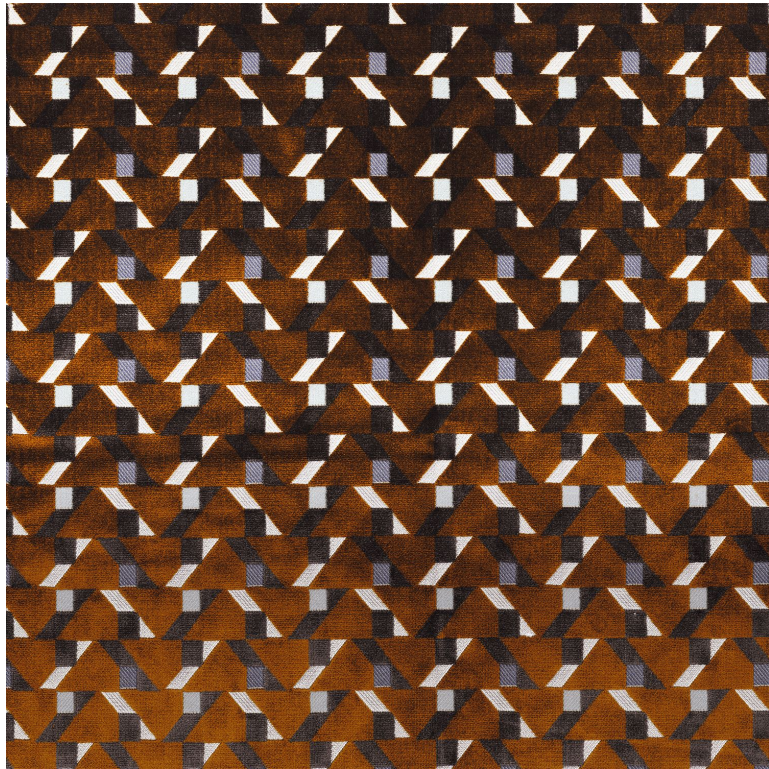

CASAMANCE

Kokedera

Fabrics CASAMANCE

Collection

[IKI](#), [PANORAMA](#)

Colors

ROUX

Reference

39920116

Composition

67 % VI ; 33 % PES

Useful width

142 cm / 56 Inches

Match

Martindale

60000

Martindale Upholstery : superior or equal to 40 000 cycles (Martindale) and superior or equal to 30,000 double rubs (Wyzenbeek)

Wyzenbeek

35000

Weight in g/m²

704

Use

Image n°1 id or typ

Cleaning instructions

Country of origin

Belgium

Horizontal repeat

7 cm / 3 Inches

Vertical repeat

7 cm / 3 Inches

6 variations