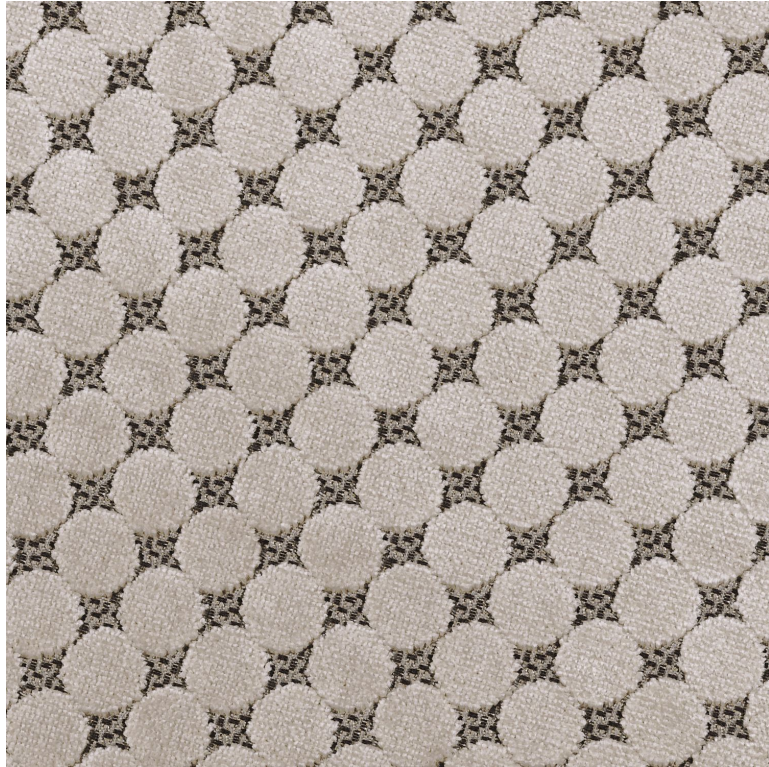

CASAMANCE

Pilea

Fabrics CASAMANCE

Collection

[COSTA VERDE](#), [PANORAMA](#)

Colors

CRAIE

Reference

40910101

Composition

67 % VI ; 33 % PES

Useful width

140 cm / 55 Inches

Match

Martindale

40000

Martindale Upholstery : superior or equal to 40 000 cycles (Martindale) and superior or equal to 30,000 double rubs (Wyzenbeek)

Wyzenbeek

25000

Weight in g/m²

720

Use

Cleaning instructions

Country of origin

Belgium

Horizontal repeat

4 cm / 2 Inches

Vertical repeat

4 cm / 2 Inches

5 variations