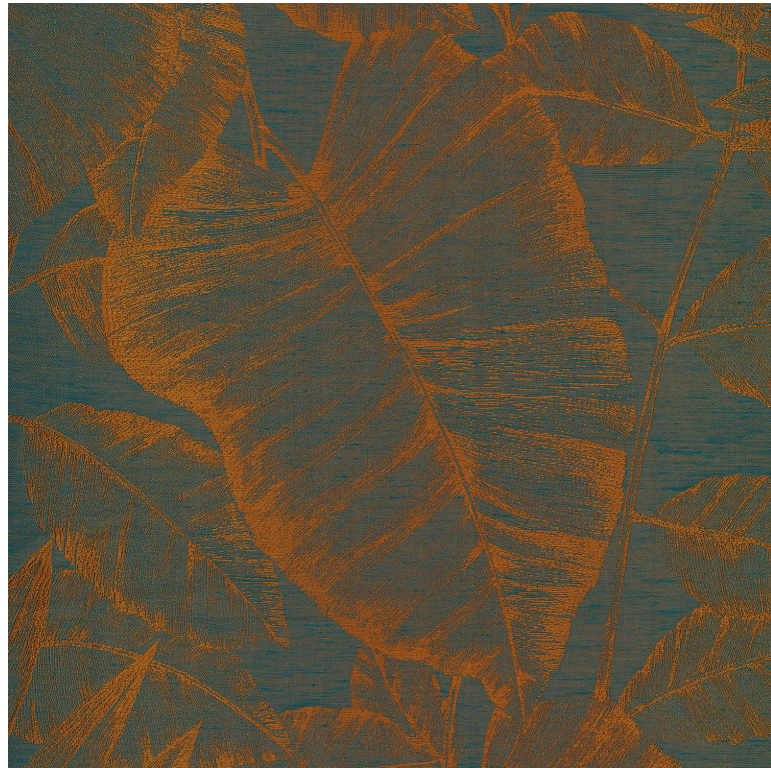

CASAMANCE

Canna

Fabrics CASAMANCE

Collection

[JARDIN NEROLI](#)

Colors

BLEU ORAGE

Reference

40930555

Composition

53 % VI ; 33 % LI ; 14 % PES

Useful width

140 cm / 55 Inches

Match

Weight in g/m²

210

Use

Cleaning instructions

Country of origin

India

Horizontal repeat

140 cm / 55 Inches

Vertical repeat

75 cm / 30 Inches

5 variations