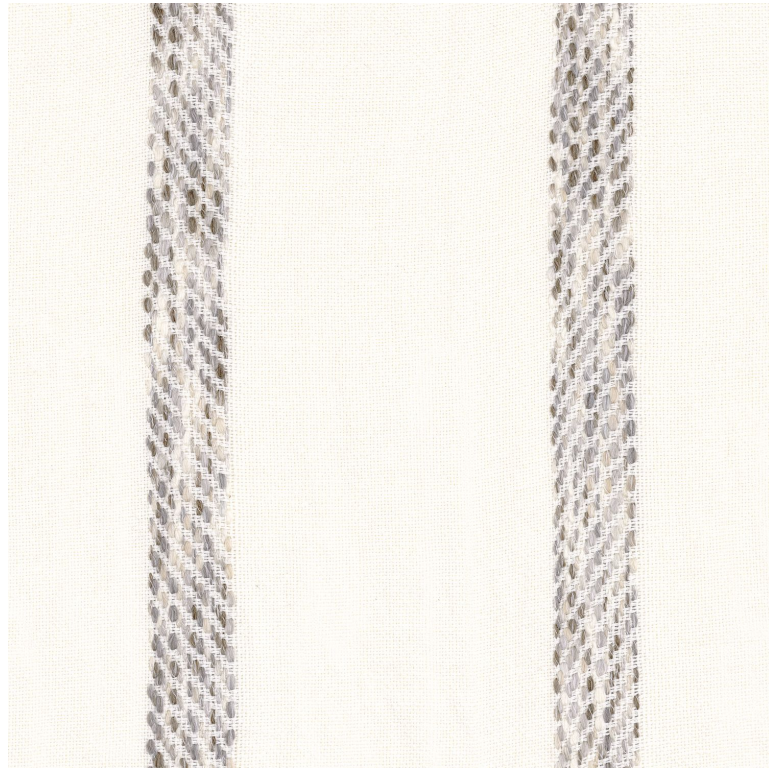

CASAMANCE

Sherpa

Fabrics CASAMANCE

[Collection](#)
ALTITUDE

Reference

42430284

Colors

Grege

Composition

95 % li ; 4 % wo ; 1 % pes

Useful width

285 cm / 112 Inches

Match

Pattern direction

Railroaded

Weight in g/m²

513

Use

Country of origin

Turkey

Horizontal repeat

18 cm / 7 Inches

5 variations

Sherpa Image not found or type unknown Sherpa Image not found or type unknown Sherpa Image not found or type unknown Sherpa Image not found or type unknown Sherpa Image not found or type unknown