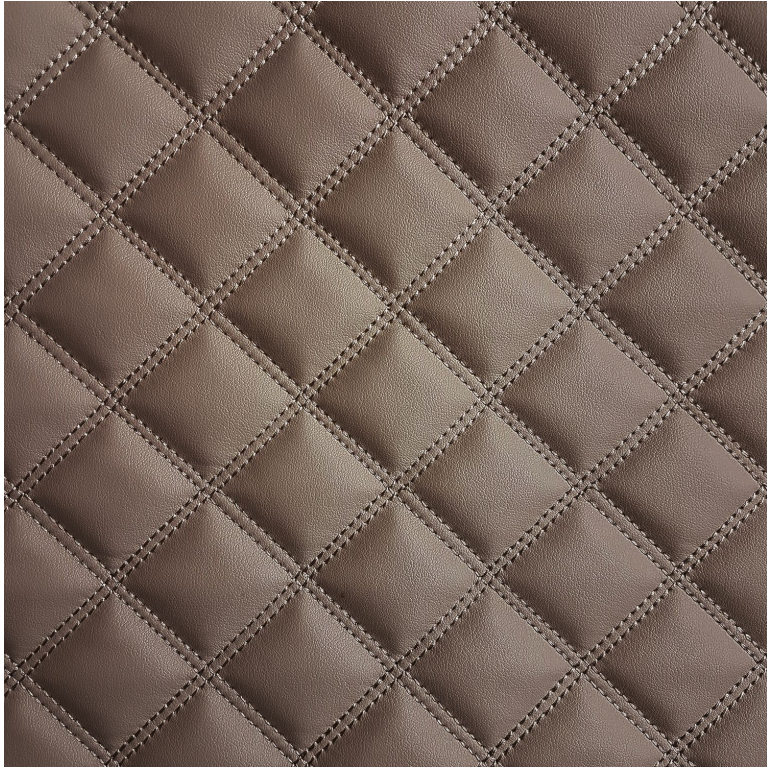

CASAMANCE

Ourebi

Fabrics CASAMANCE

[Collection](#)

Reference 43280432

Colors Sépia

Composition 100 % pu - backing : 33%co - 67%pes - wadding 100 % pu

Useful width 136 cm / 54 Inches

Match 

Martindale > 100000

Martindale Upholstery : superior or equal to 40 000 cycles (Martindale) and superior or equal to 30,000 double rubs (Wyzenbeek)

Pattern direction Non-railroaded

Weight in g/m² 650

Use   

Country of origin Spain

Horizontal repeat 5 cm / 2 Inches

Vertical repeat 5 cm / 2 Inches

5 variations

Ourebi

Ourebi

Ourebi