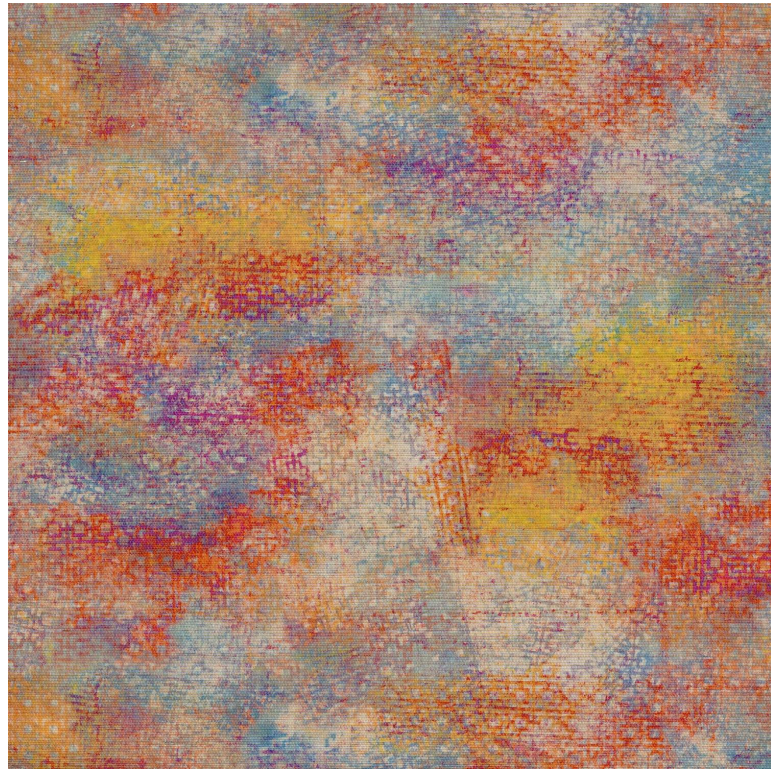

CASAMANCE

Pigment

Wallcovering CASAMANCE

Collection

[CRAFT](#)

Colors

MULTICOULEURS

Reference

70220408

Composition

100% sisal

Grain

Straw Aspect

Width

90 cm / 35 Inches

Match

Weight in g/m²

300

Cleaning instructions

VOC standards

A+

ASTME84

Class A

European fire-rating

Bs1, d5

Country of origin

Italy

4 variations