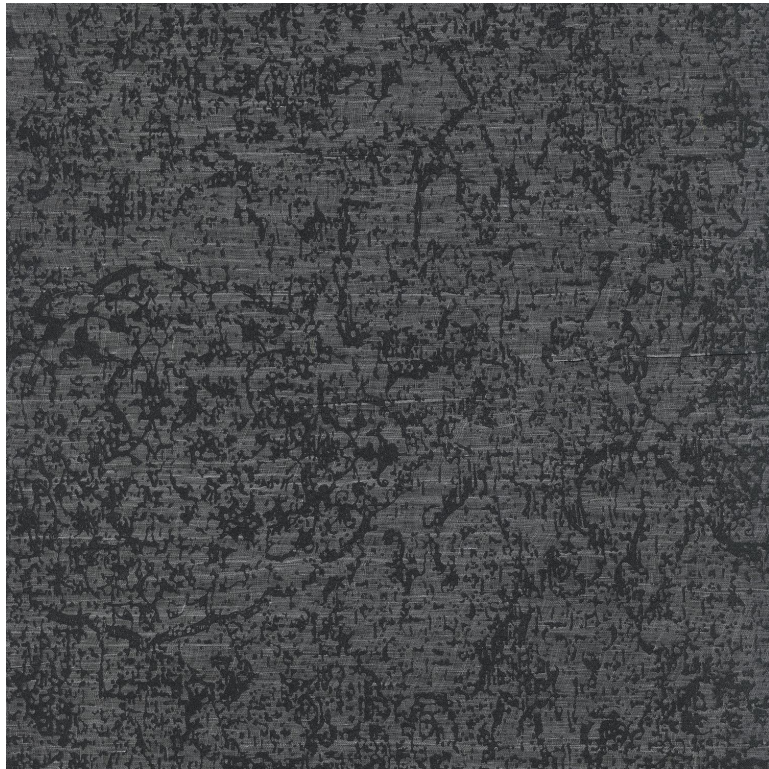

CASAMANCE

Filea

Wallcovering CASAMANCE

Collection

[LINESSENCE](#)

Colors

ANTHRACITE

Reference

70400202

Composition

Voile de lin plissé et imprimé sur support intissé

Width

120 cm / 47 Inches

Weight in g/m²

330

Cleaning instructions

ASTME84

Class A

European fire-rating

B s1 d0

Country of origin

Belgium

Peculiarities

Master of Linen

2 variations