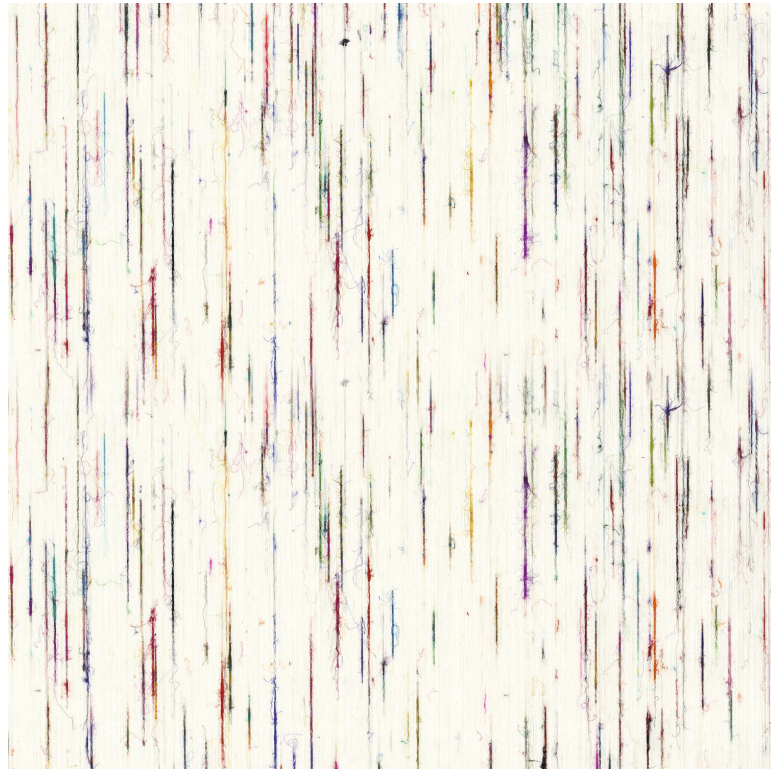

CASAMANCE

Sequoia

Wallcovering CASAMANCE

Collection

[ESCAMBRAY](#)

Colors

MULTICOULEURS

Reference

70480150

Composition

FIL A FIL COTON & SOIE SUR SUPPORT INTISSE

Width

90 cm / 35 Inches

Match

Weight in g/m²

590

Cleaning instructions

VOC standards

A+

ASTME84

Class A

European fire-rating

B s1 d0

Country of origin

South Korea

1 variation