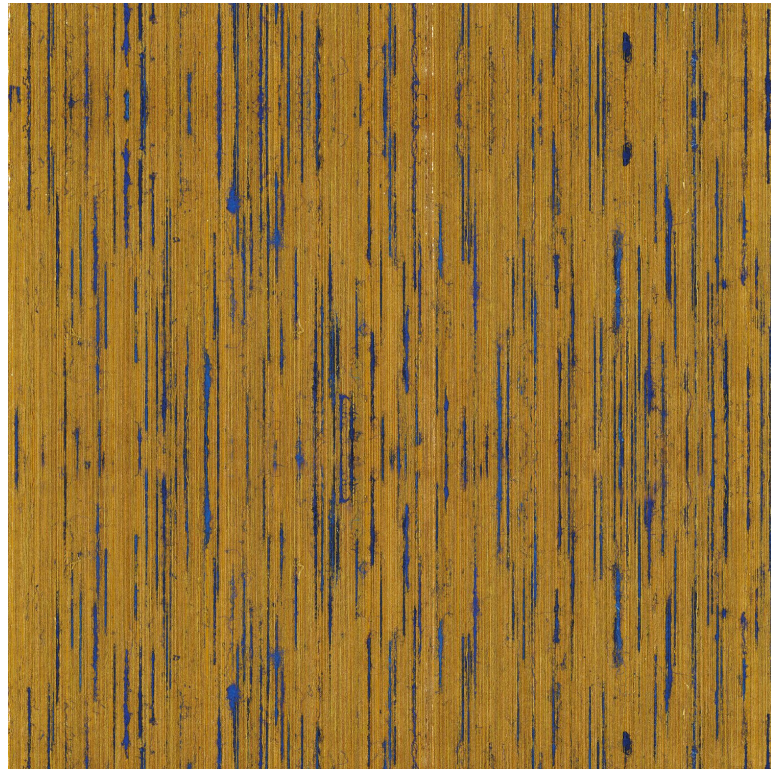

CASAMANCE

Sequoia

Wallcovering CASAMANCE

Collection

[ESCAMBRAY](#)

Colors

MOUTARDE MARINE

Reference

70490160

Composition

FIL A FIL JUTE & SOIE SUR SUPPORT INTISSE

Width

90 cm / 35 Inches

Match

Weight in g/m²

590

Cleaning instructions

VOC standards

A+

ASTME84

Class A

European fire-rating

B s1 d0

Country of origin

South Korea

1 variation