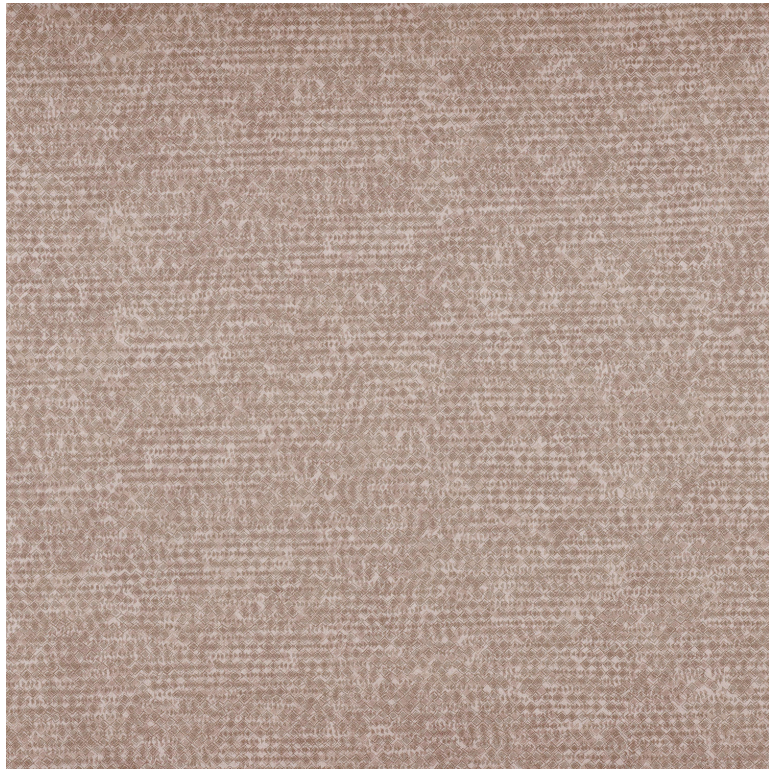

CASAMANCE

Savile Row

Wallpaper CASAMANCE

Collection

[SELECT 5, TAILOR](#)

Colors

CHATAIGNE

Reference

73410354

Composition

Intissé Intissé

Grain

Smooth

Width

53 cm / 21 Inches

Hauteur brute

Sold by roll of 10.05 m / 11 yards

Match

Weight in g/m²

135

Cleaning instructions

VOC standards

A+

European fire-rating

Bs1, d0

Country of origin

Belgium

5 variations