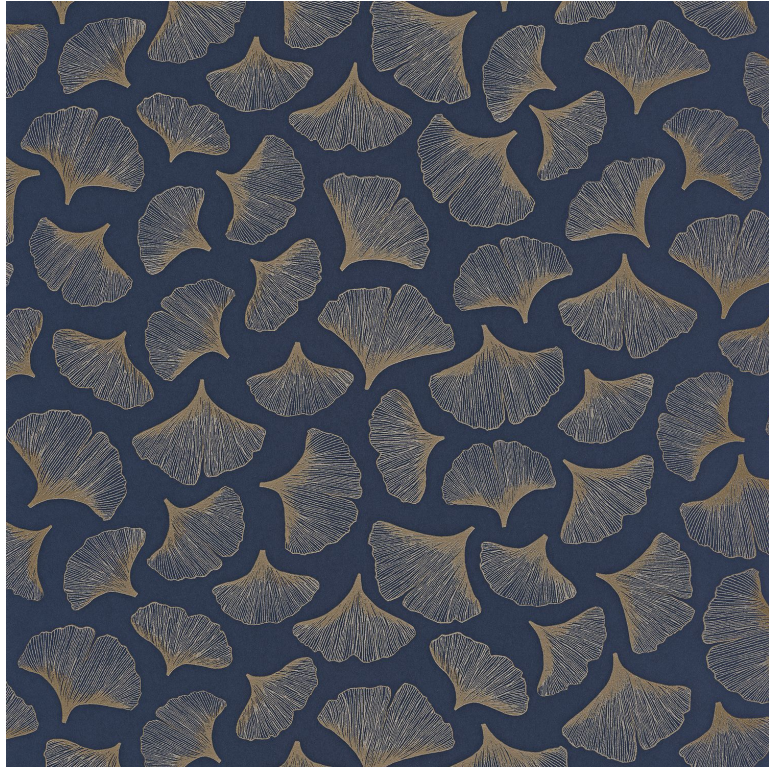

## Ginkgo

Wallpaper CASAMANCE

|                                  |                                    |
|----------------------------------|------------------------------------|
| <i>Collection</i>                | <a href="#">SELECT 6</a>           |
| <i>Reference</i>                 | 73970427                           |
| <i>Colors</i>                    | Marine                             |
| <i>Hanging instructions</i>      | Non-woven                          |
| <i>Width of one roll</i>         | 53 cm / 21 Inches                  |
| <i>Length</i>                    | Sold by roll of 10.05 m / 11 yards |
| <i>Match</i>                     | 1/2 Offset match                   |
| <i>Vertical repeat</i>           | 64cm / 25 inches                   |
| <i>Weight in g/m<sup>2</sup></i> | 135                                |
| <i>Care</i>                      | Washable                           |
| <i>Apply paste</i>               | Paste the wall                     |
| <i>Removal</i>                   | Dry strip                          |
| <i>Norme COV</i>                 | A+                                 |
| <i>ASTME84</i>                   | Class A                            |
| <i>European fire-rating</i>      | B s1 d0                            |