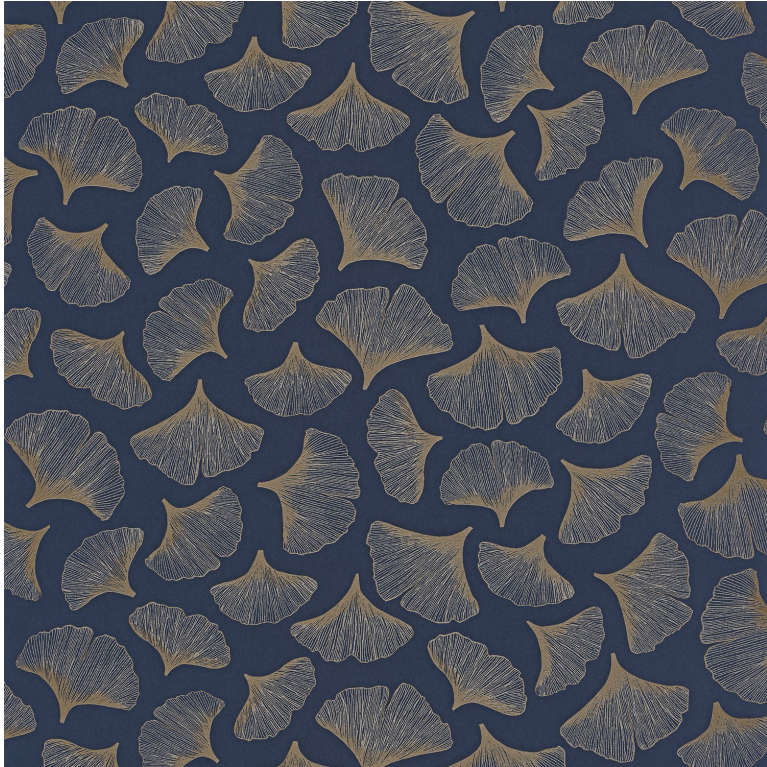

CASAMANCE

Ginkgo

Wallpaper CASAMANCE

<i>Collection</i>	SELECT 6
<i>Reference</i>	73970427
<i>Colors</i>	Marine
<i>Hanging instructions</i>	Non-woven
<i>Width of one roll</i>	53 cm / 21 Inches
<i>Length</i>	Sold by roll of 10.05 m / 11 yards
<i>Match</i>	1/2 Offset match
<i>Vertical repeat</i>	64cm / 25 inches
<i>Weight in g/m²</i>	135
<i>Care</i>	Washable
<i>Apply paste</i>	Paste the wall
<i>Removal</i>	Dry strip
<i>Norme COV</i>	A+
<i>ASTME84</i>	Class A
<i>European fire-rating</i>	B s1 d0

0 variation