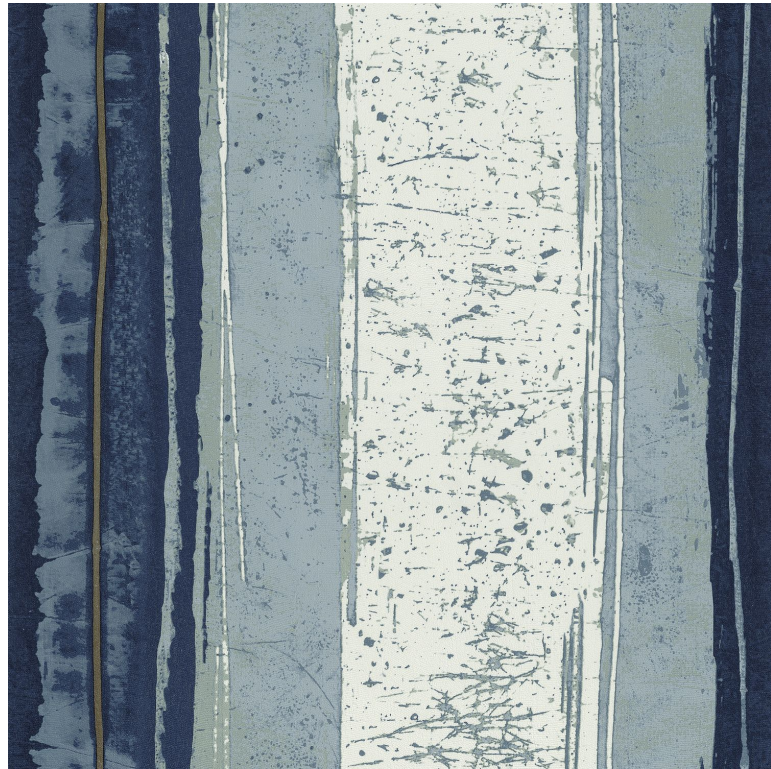

CASAMANCE

Shodo

Wallpaper CASAMANCE

Collection

[ESTAMPE](#)

Reference

74040239

Colors

Marine

Composition

Grain

Natural / plant aspect

Width

70 cm / 28 Inches

Hauteur brute

Sold by roll of 10.05 m / 11 yards

Match

Weight in g/m²

400

VOC standards

A+

ASTME84

Class A

European fire-rating

B s2 d0

Country of origin

Italy

3 variations