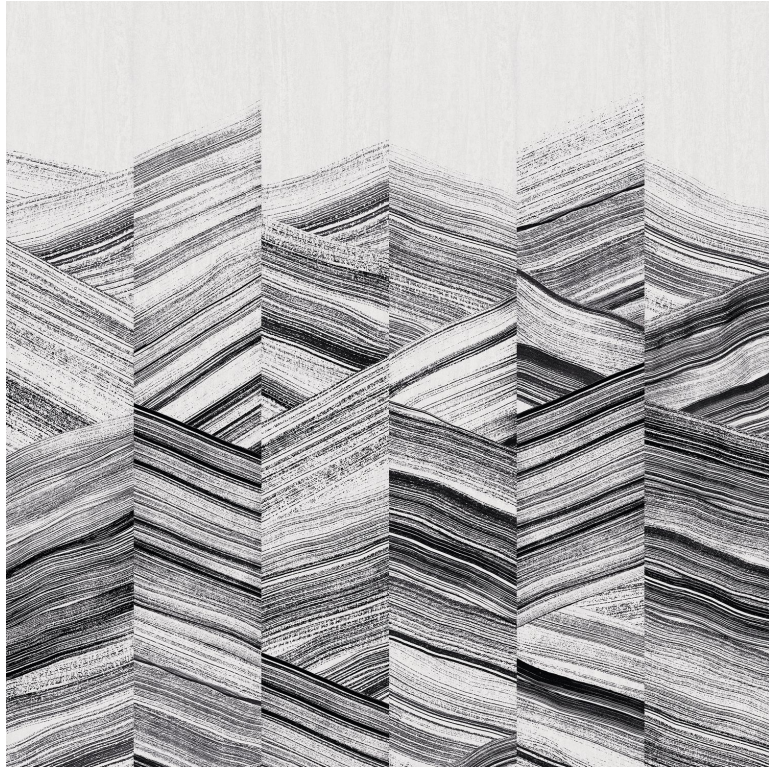

CASAMANCE

Ginza

Wallpanel CASAMANCE

Collection

Reference

74060100

Colors

Noir blanc

Hanging instructions

Vinyl, non-woven backed

Grain

Texture / patina

Width

68 cm / 27 Inches

Height

300 cm

Full Width

136 cm

Match

Straight match

Number of drops

2

Weight in g/m²

330

Care

Washable

Apply paste

Paste the wall

Removal

Dry strip

Norme COV

A+

ASTME84

Class A