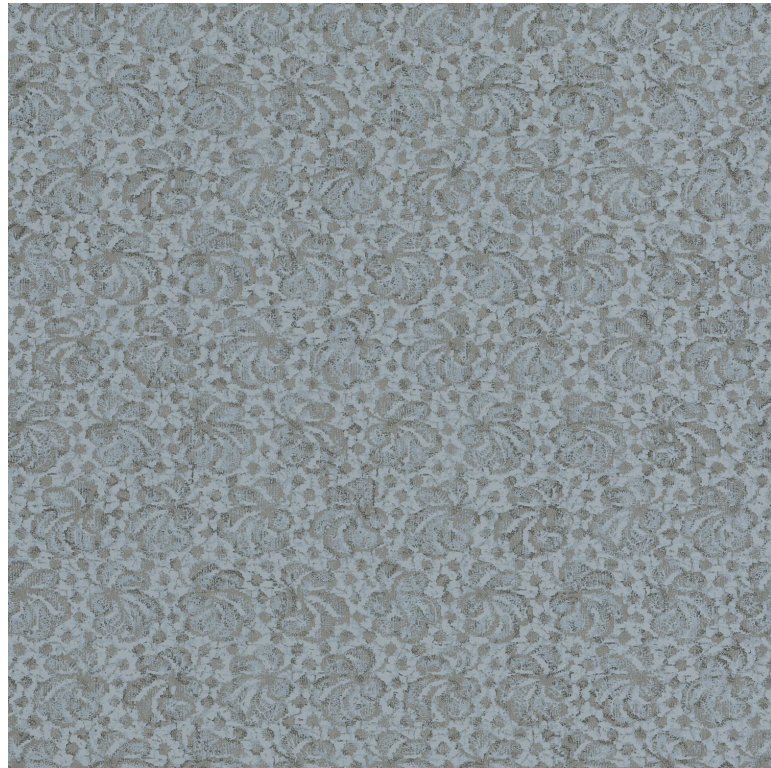

CASAMANCE

Belleville

Wallpaper CASAMANCE

Collection

[PAMPILLE](#)

Colors

FUSAIN

Reference

74240237

Composition

Intissé Intissé

Width

70 cm / 28 Inches

Hauteur brute

Sold by roll of 10.05 m / 11 yards

Match

Weight in g/m²

147

Cleaning instructions

VOC standards

A+

ASTME84

Class A

European fire-rating

B s1 d0

Country of origin

UK

5 variations