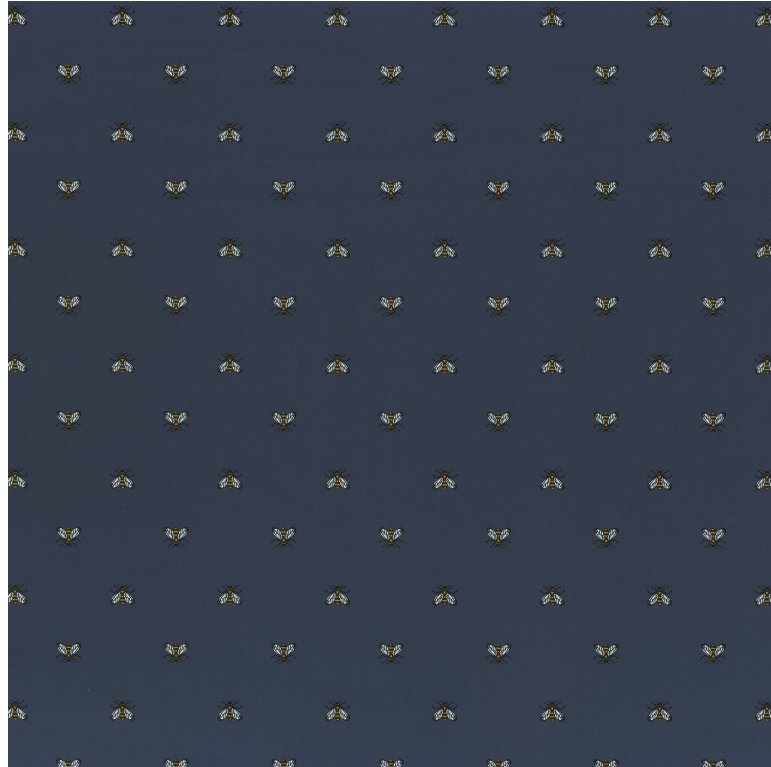

CASAMANCE

Apis

Wallpaper CASAMANCE

<i>Collection</i>	BLOSSOM
<i>Reference</i>	74340287
<i>Colors</i>	Marine
<i>Hanging instructions</i>	Non-woven
<i>Grain</i>	Smooth
<i>Width of one roll</i>	70 cm / 28 inches
<i>Length</i>	Sold by roll of 10.05 m / 11 yards
<i>Match</i>	Straight match
<i>Vertical repeat</i>	9cm / 4 inches
<i>Weight in g/m²</i>	147
<i>Care</i>	Washable
<i>Apply paste</i>	Paste the wall
<i>Removal</i>	Dry strip
<i>Norme COV</i>	A+
<i>ASTME84</i>	Class A
<i>European fire-rating</i>	B s1 d0

4 variations