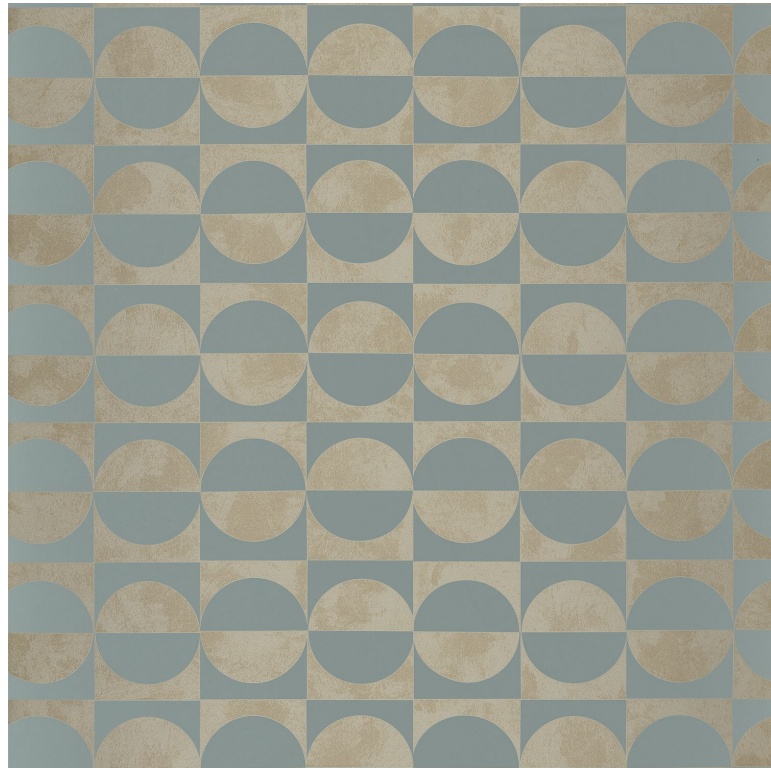

CASAMANCE

Circles

Wallpaper CASAMANCE

Collection

[DELTA](#)

Colors

VERT DE GRIS

Reference

74591222

Composition

Intissé Intissé

Grain

Smooth

Hauteur brute

Sold by roll of 10.05 m / 11 yards

Match

Weight in g/m²

147

Cleaning instructions

VOC standards

A+

ASTME84

Class A

European fire-rating

B s1 d0

Country of origin

UK

5 variations