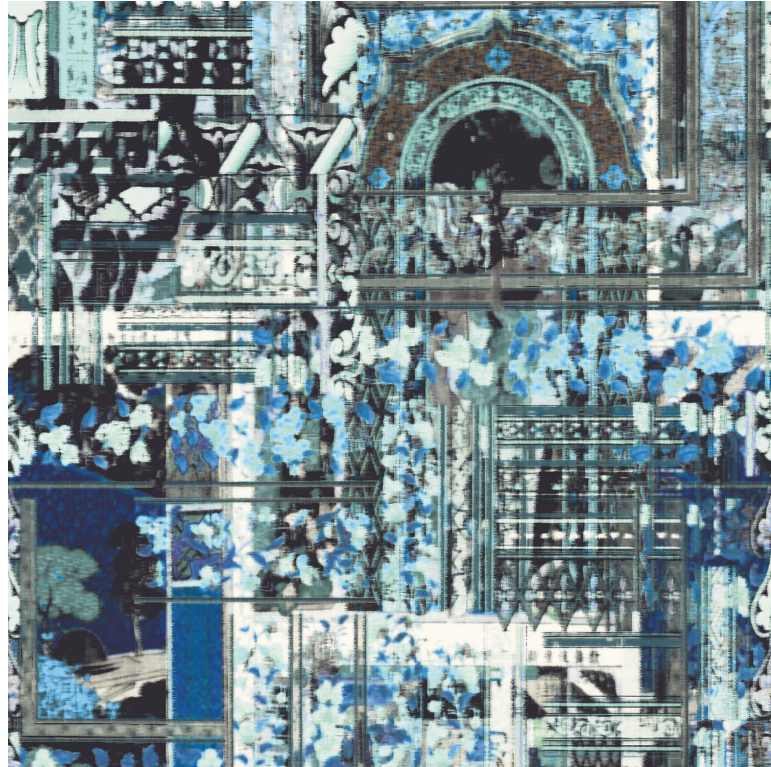

CASAMANCE

Lotus Bleu

Wallpanel CASAMANCE

Collection

[OXYMORE THREE](#)

Colors

BLEU

Reference

77950280

Composition: 20-40% cellulose / 7-15% polyester / 6-12% pigment / 1-2% acrylic binder latex / 10-20% polyvinyl chloride / 10-20% diisononyl phtalate / 8-15% calcium carbonate / 1-3% titanium dioxide / 1% encres

Grain

Fabric Aspect

Width

136 cm / 54 Inches

Match

Number of drops

2

Weight in g/m²

330

Cleaning instructions

VOC standards

A+

ASTME84

Class A

European fire-rating

B s2 d0

Country of origin

Italy