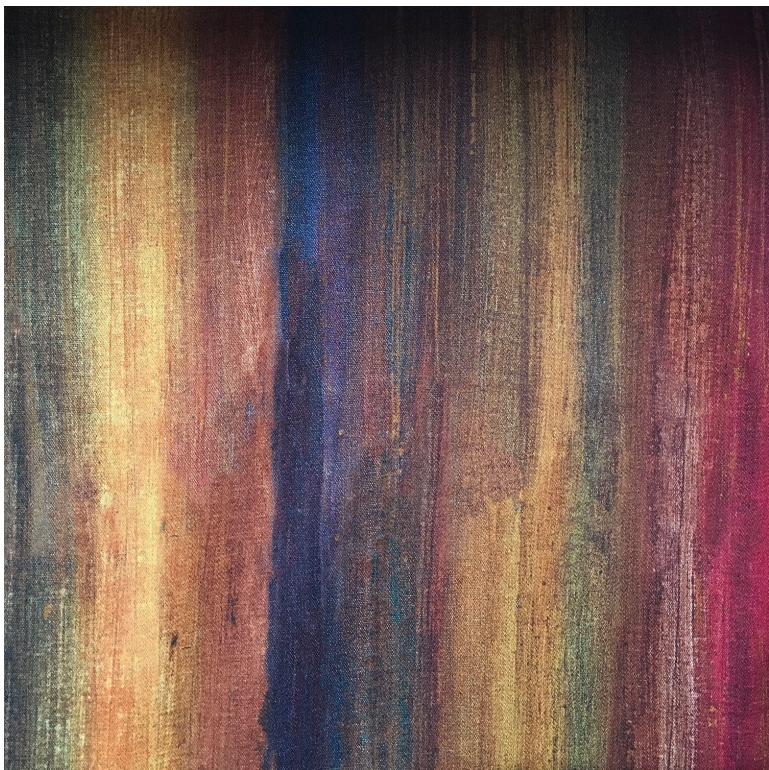

L Ile Aux Epices

Fabrics MISIA

[Collection REVE DE BURCHELL](#)

Reference M136901

Colors Terre de sienne

Composition 100 % wo

Useful width 138 cm / 54 Inches

Match  image not found

Weight in g/m² 375

Use   image not found

Country of origin Italy

Horizontal repeat 66 cm / 26 Inches

2 variations

L Ile Aux Epices unknown

L Ile Aux Epices unknown