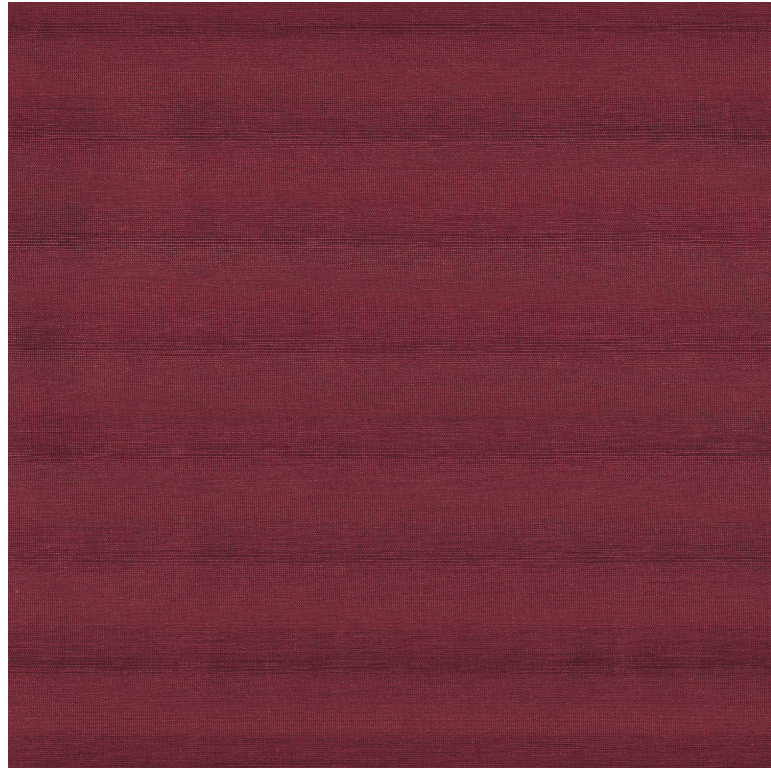

Mahale

Wallcovering MISIA

Collection

Reference

M151106

Colors

Rubis

Composition

100% polyester

Grain

Straw aspect

Width

95 cm / 37 Inches

Hauteur brute

Sold by meter

Match

Weight in g/m²

277

VOC standards

A+

ASTME84

Class A

European fire-rating

Bs1, d0

Country of origin

Belgium