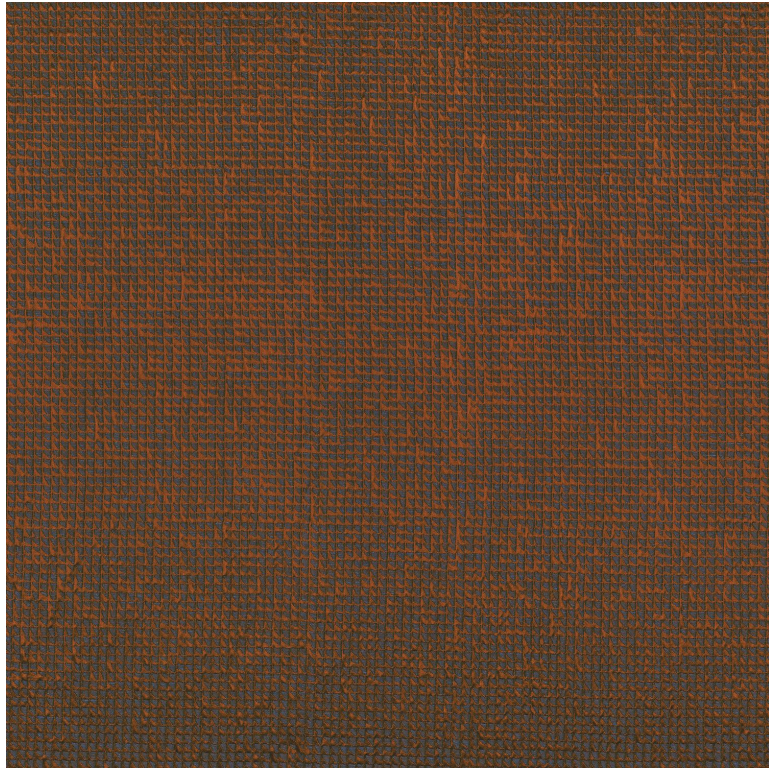

Soleil Levant

Fabrics MISIA

Collection [VOYAGE A KYOTO-SHI](#)

Reference M167108

Colors Mordore

Composition

Useful width 134 cm / 53 Inches

Match 

Pattern direction Non-railroaded

Weight in g/m² 190

Use    Image not found

Country of origin India

11 variations