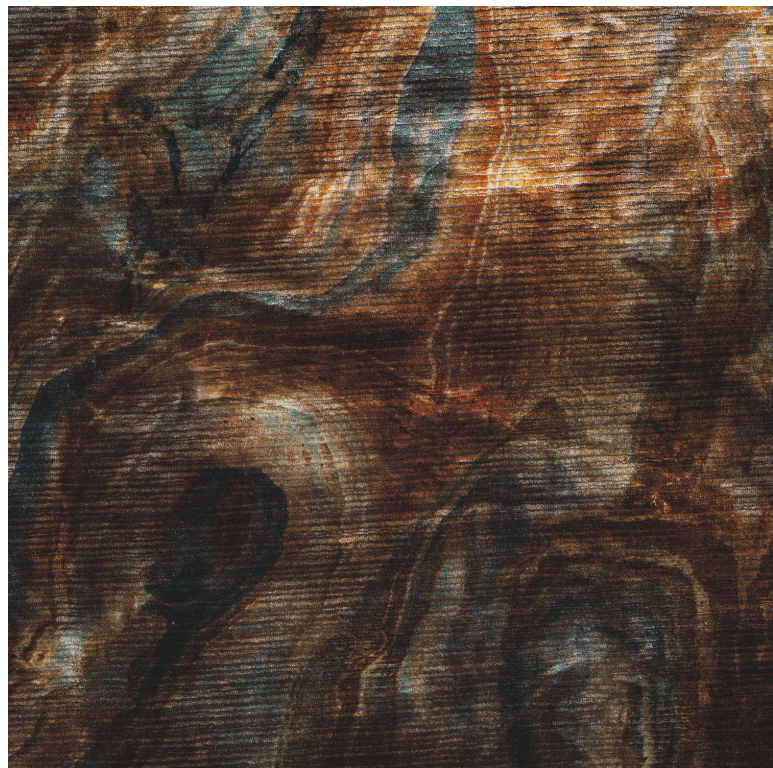

Nuit Balkanique

Fabrics MISIA

Collection

[PROMESSE D'AILLEURS](#)

Colors

BLEU PAON

Reference

M249501

Composition

PILE 100%VI

Useful width

137 cm / 54 Inches

Match

Martindale

100000

Martindale Upholstery : superior or equal to 40 000 cycles (Martindale) and superior or equal to 30,000 double rubs (Wyzenbeek)

Wyzenbeek

35000

Pattern direction

Non-railroaded

Weight in g/m²

650

Use

Cleaning instructions

Country of origin

Italy

Horizontal repeat

68 cm / 27 Inches