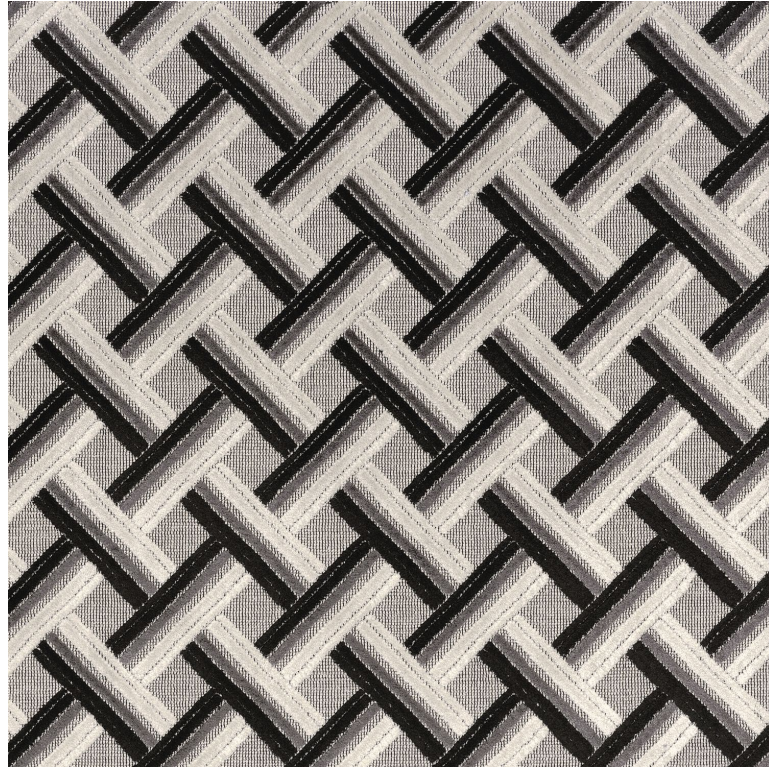

CASAMANCE

Latitude

Fabrics CASAMANCE

Collection

[RECUEIL](#), [REFUGE](#)

Reference

45870296

Colors

Noir de lune

Composition

Useful width

137 cm / 54 Inches

Match

Martindale

70000

Martindale Upholstery : superior or equal to 40 000 cycles (Martindale) and superior or equal to 30,000 double rubs (Wyzenbeek)

Wyzenbeek

30000

Pattern direction

Non-railroaded

Weight in g/m²

635

Use

Country of origin

India

Horizontal repeat

69 cm / 27 Inches

Vertical repeat

65 cm / 26 Inches