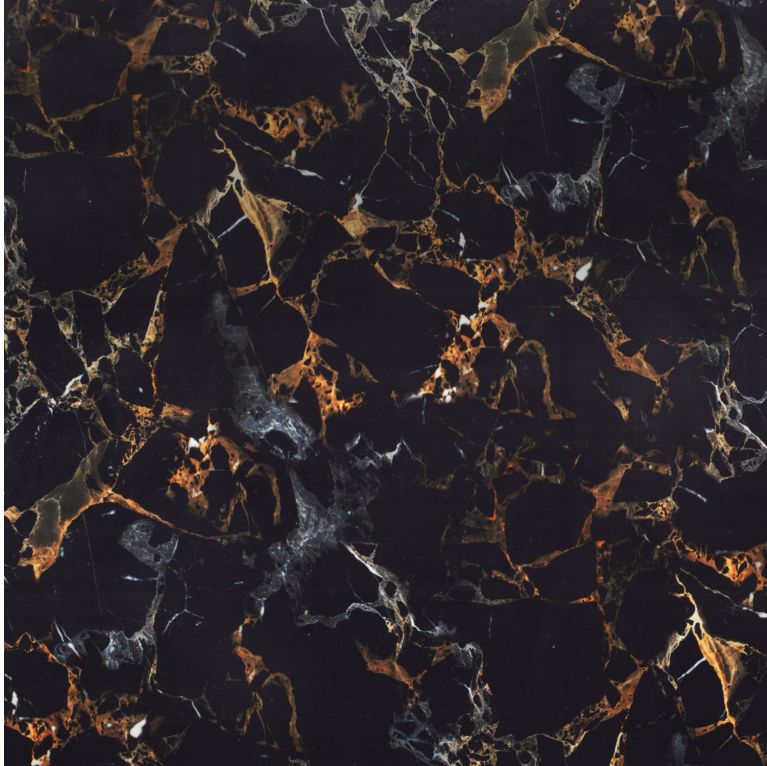

Earth Tissu Velours Marbre

Fabrics CAMENGO

Collection [RAINBOW 2](#)

Reference 80906317

Colors Encre or

Composition 100 % pes

Useful width 140 cm / 55 Inches

Match Straight match

Martindale 45000

Martindale Upholstery : superior or equal to 40 000 cycles (Martindale) and superior or equal to 30,000 double rubs (Wyzenbeek)

Pattern direction Non-railroaded

Weight in g/m² 340

Use Image n° id or typ

Care

Horizontal repeat 93 cm / 37 Inches

Vertical repeat 92 cm / 36 Inches