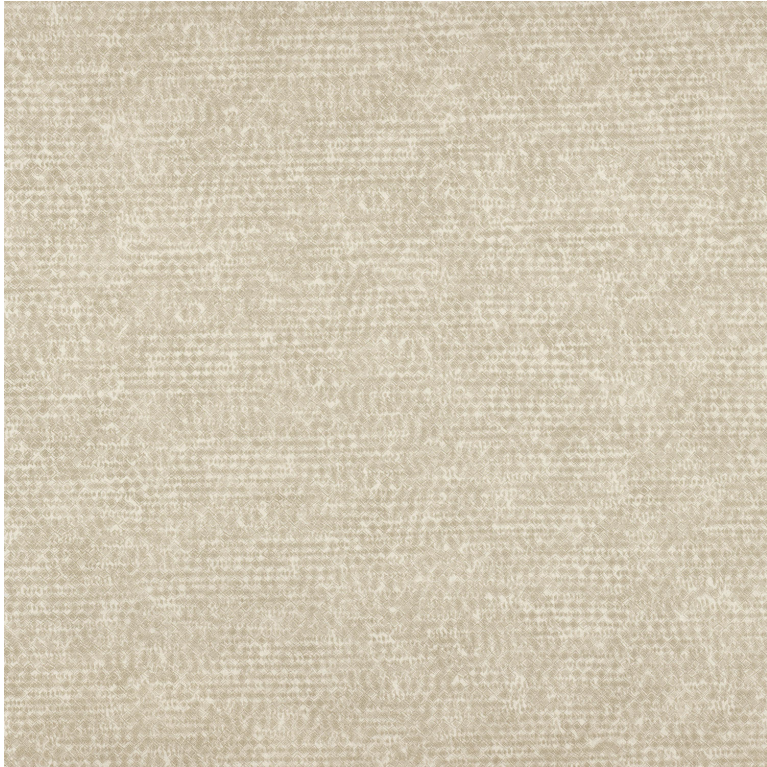

CASAMANCE

Savile Row

Wallpaper CASAMANCE

[Collection](#)
[SPECT 5](#)

<i>Reference</i>	73410252
<i>Colors</i>	Champagne
<i>Hanging instructions</i>	Non-woven
<i>Grain</i>	Smooth
<i>Width</i>	53 cm / 21 Inches
<i>Hauteur brute</i>	Sold by roll of 10.05 m / 11 yards
<i>Match</i>	 image not found
<i>Weight in g/m²</i>	135
<i>VOC standards</i>	A+
<i>European fire-rating</i>	Bs1, d0
<i>Country of origin</i>	Belgium

3 variations

Savile Row

Savile Row

Savile Row

Image not found or type unknown Image not found or type unknown Image not found or type unknown