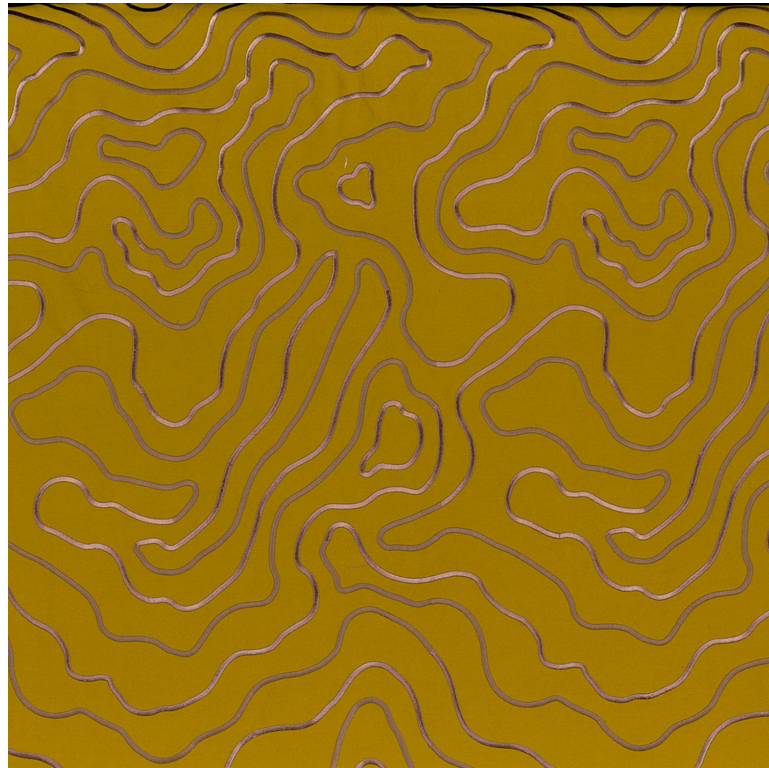

# Safflower

Fabrics CASAMANCE

Collection

[CAMARA](#)

Colors

MOUTARDE/MARRON

Reference

35790696

Composition

50% Viscose- 50% polyester embroidery

Useful width

138 cm / 54 Inches

Match

Weight in g/m<sup>2</sup>

270

Use

Cleaning instructions

Country of origin

India

Horizontal repeat

69 cm / 27 Inches

Vertical repeat

38 cm / 15 Inches

**7 variations**