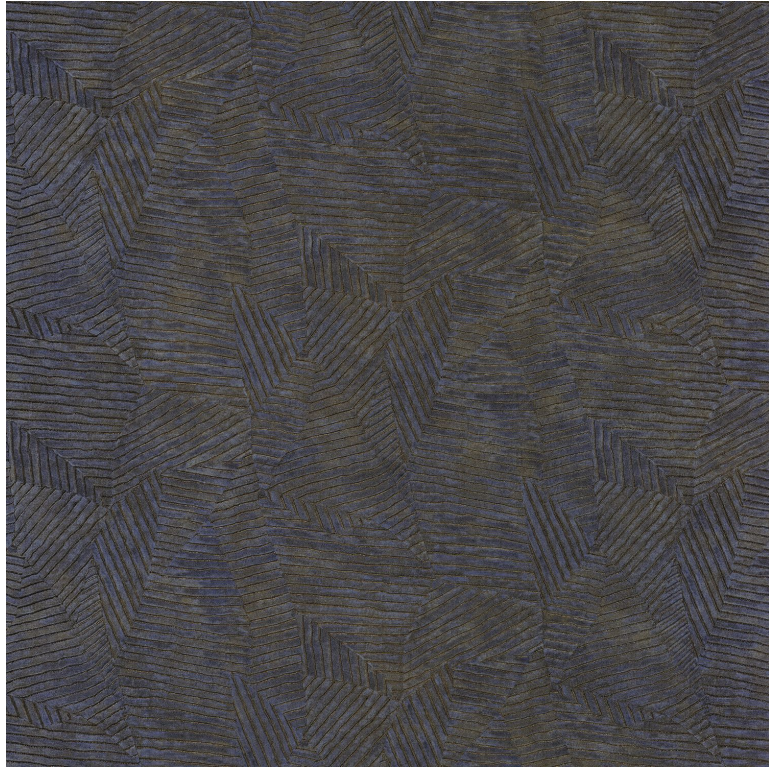

CASAMANCE

Soroa

Wallpaper CASAMANCE

Collection

[TEXTURES VEGETALES](#)

Reference

74090772

Colors

Marine

Hanging instructions

Vinyl, non-woven backed

Grain

Aspect naturel / aspect paille

Width of one roll

70 cm / 28 inches

Length

Sold by roll of 10.05 m / 11 yards

Match

1/2 Offset match

Vertical repeat

32cm / 13 inches

Weight in g/m²

400

Care

Washable

Apply paste

Paste the wall

Removal

Dry strip

Norme COV

A+

ASTME84

Class A

European fire-rating

B s2 d0