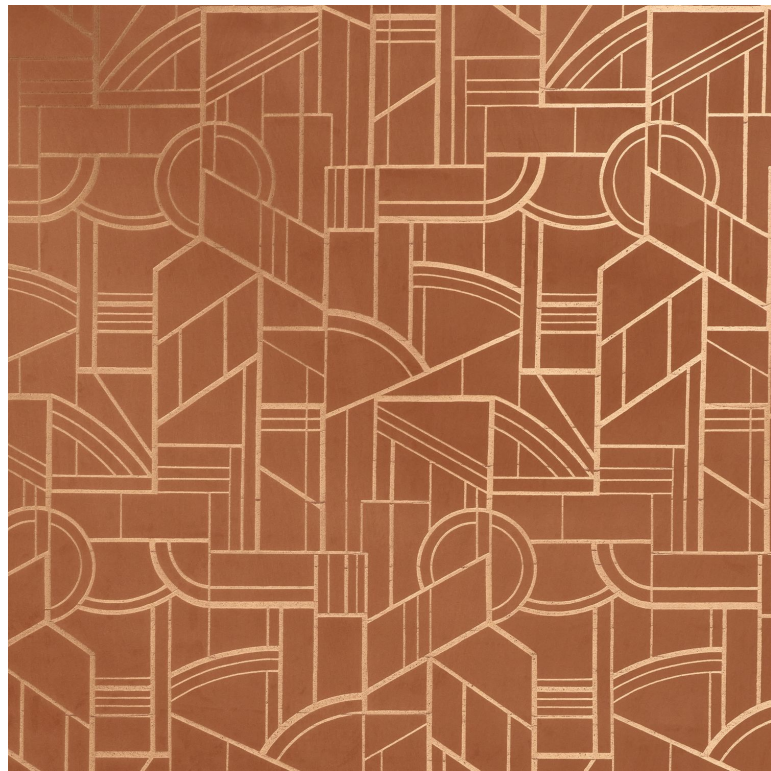

CASAMANCE

Reims

Wallcovering CASAMANCE

Commercial description

Metallic art deco design on velvet on non-woven

Collection

[MELLOW](#)

Reference

71020111

Colors

Terre de sienne

Composition

100 % pes

Width

120 cm / 47 Inches

Height

Sold by meter

Weight in g/m²

615

Care

Spongeable

Apply paste

Paste the wall

Removal

Dry strip

Norme COV

A+

5 variations