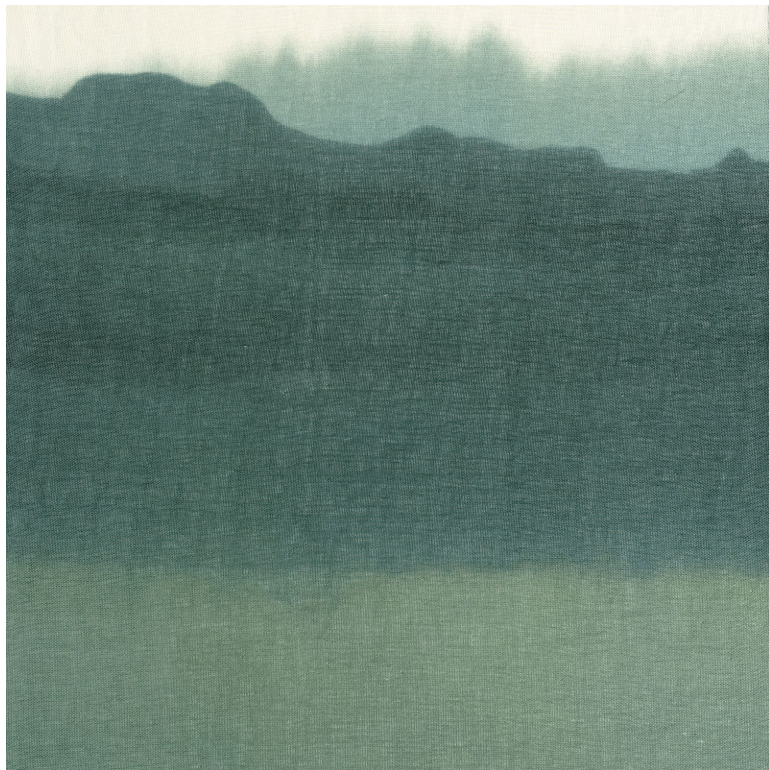

CASAMANCE

Haze

Fabrics CASAMANCE

Collection

[HAZE](#)

Reference

42740636

Colors

Turquoise

Composition

100 % li

Useful width

295 cm / 116 Inches

Match

Free match

Pattern direction

Railroaded

Weight in g/m²

185

Use

Care

Horizontal repeat

147 cm / 58 Inches

Peculiarities

Master of Linen

7 variations