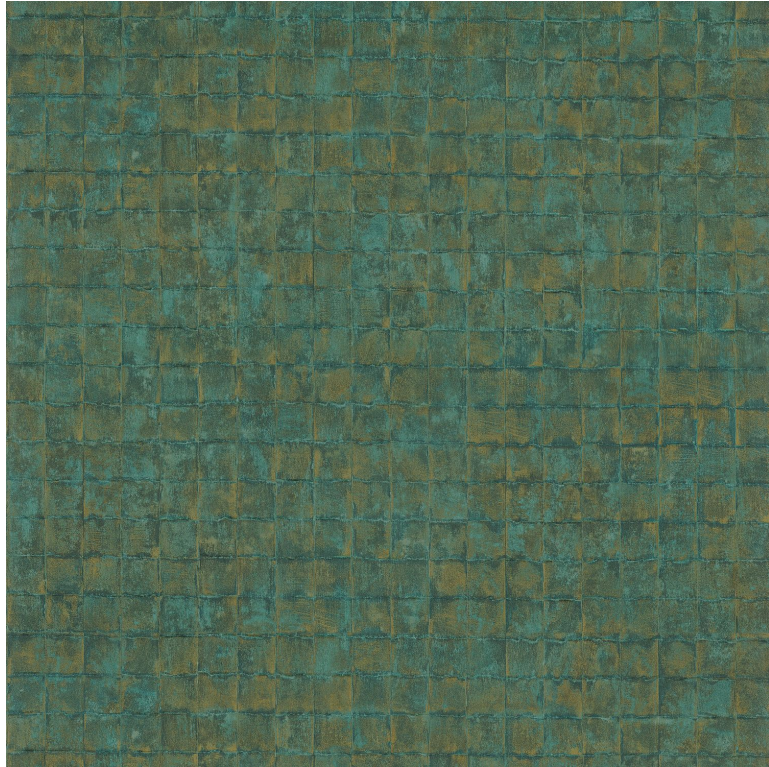

CASAMANCE

Faenza

Wallpaper CASAMANCE

Collection

[TEXTURE CÉRAME](#)

Reference

76080712

Colors

émeraude

Hanging instructions

Vinyl, non-woven backed

Grain

mineral inspiration

Width of one roll

70 cm / 28 inches

Length

Sold by roll of 10.05 m / 11 yards

Match

Straight match

Vertical repeat

83cm / 33 inches

Weight in g/m²

400

Care

Washable

Apply paste

Paste the wall

Removal

Dry strip

Norme COV

A+

ASTME84

Class A

European fire-rating

B s2 d0