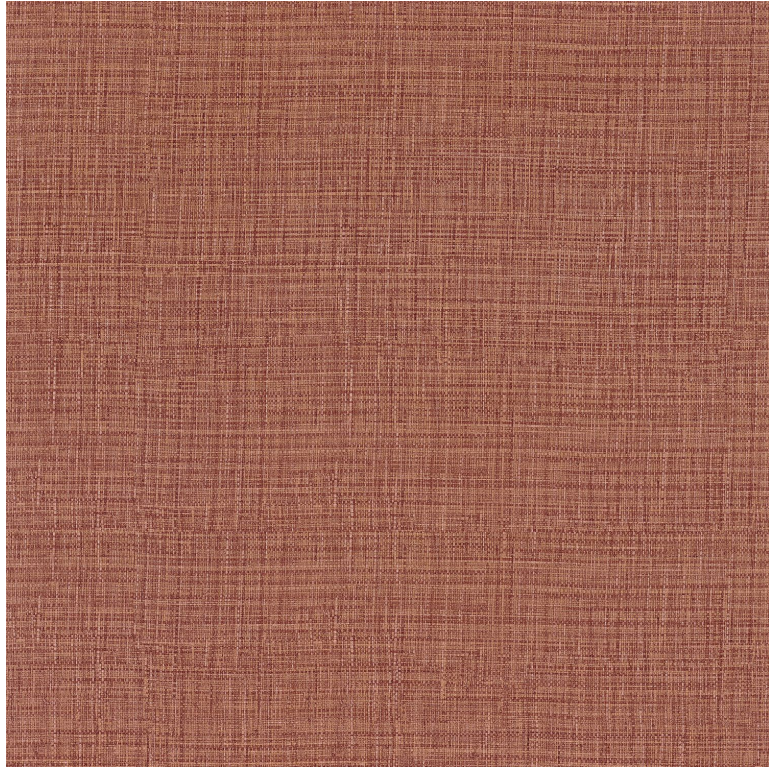

CASAMANCE

Sierra

Wallpaper CASAMANCE

<i>Collection</i>	PALMADORA
<i>Reference</i>	76702854
<i>Colors</i>	Terracotta
<i>Hanging instructions</i>	Vinyl, non-woven backed
<i>Grain</i>	Aspect naturel / aspect paille
<i>Width of one roll</i>	70 cm / 28 inches
<i>Length</i>	Sold by roll of 10.05 m / 11 yards
<i>Match</i>	Raccord droit / lés inversés
<i>Vertical repeat</i>	64cm / 25 inches
<i>Weight in g/m²</i>	400
<i>Care</i>	Washable
<i>Apply paste</i>	Paste the wall
<i>Removal</i>	Dry strip
<i>Norme COV</i>	A+
<i>ASTME84</i>	Class A
<i>European fire-rating</i>	B s2 d0

26 variations