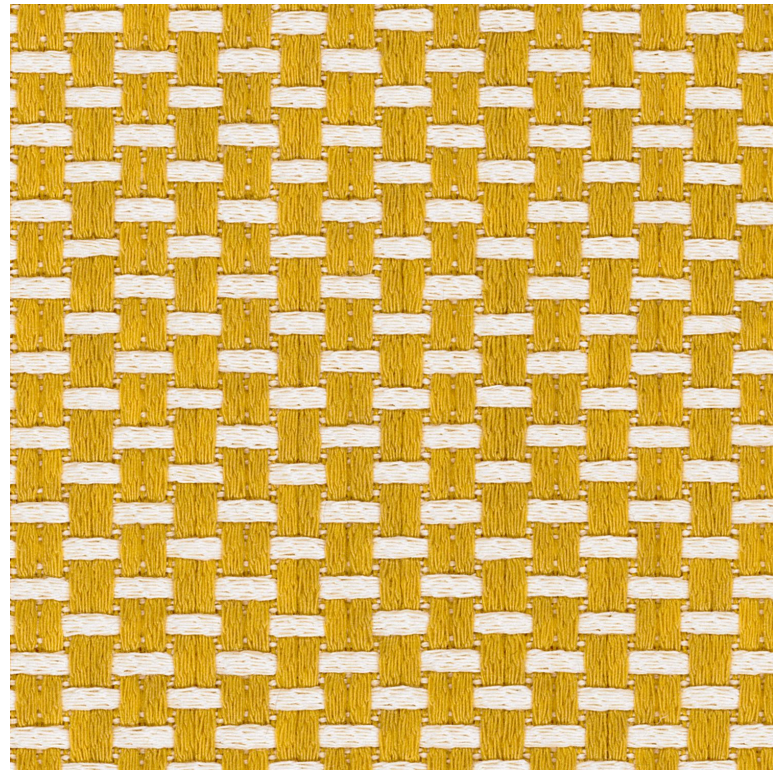

Cet autre part

Fabrics MISIA

Collection

[PROMESSE D'AILLEURS](#)

Reference

M272202

Colors

Or

Composition

100 % pc - solution dyed

Useful width

145 cm / 57 Inches

Pattern direction

Non-railroaded

Weight in g/m²

700

Use

Care

Country of origin

Italy

4 variations