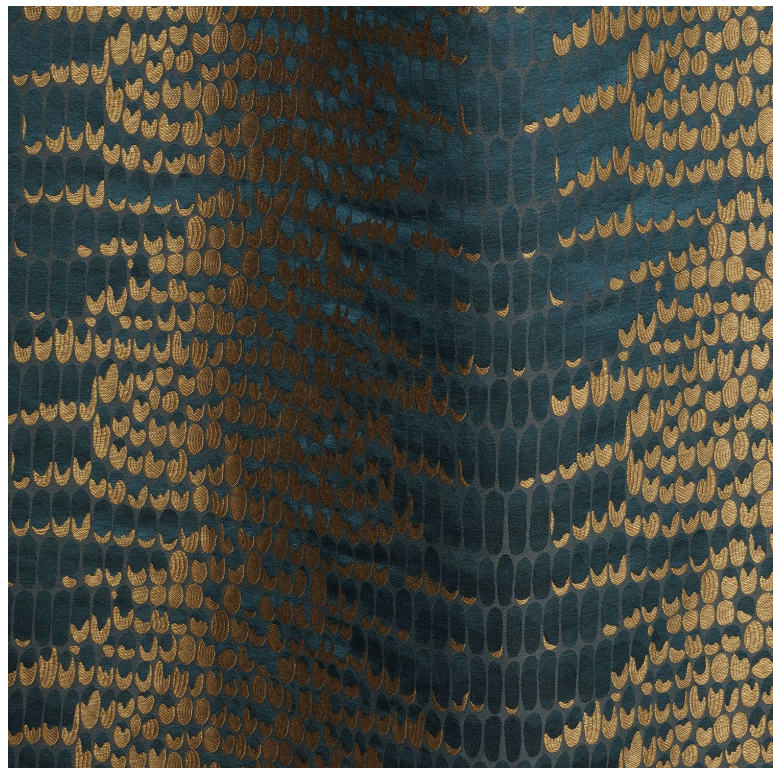

Propolis

Fabrics MISIA

Collection

[FRENCH RIVIERA](#)

Reference

M277806

Composition

15 % se ; 28 % li ; 57 % vi

Useful width

144 cm / 57 Inches

Match

Straight match

Pattern direction

Non-railroaded

Weight in g/m²

320

Use

Care

Country of origin

Italy

Horizontal repeat

36 cm / 14 Inches

Vertical repeat

20 cm / 8 Inches