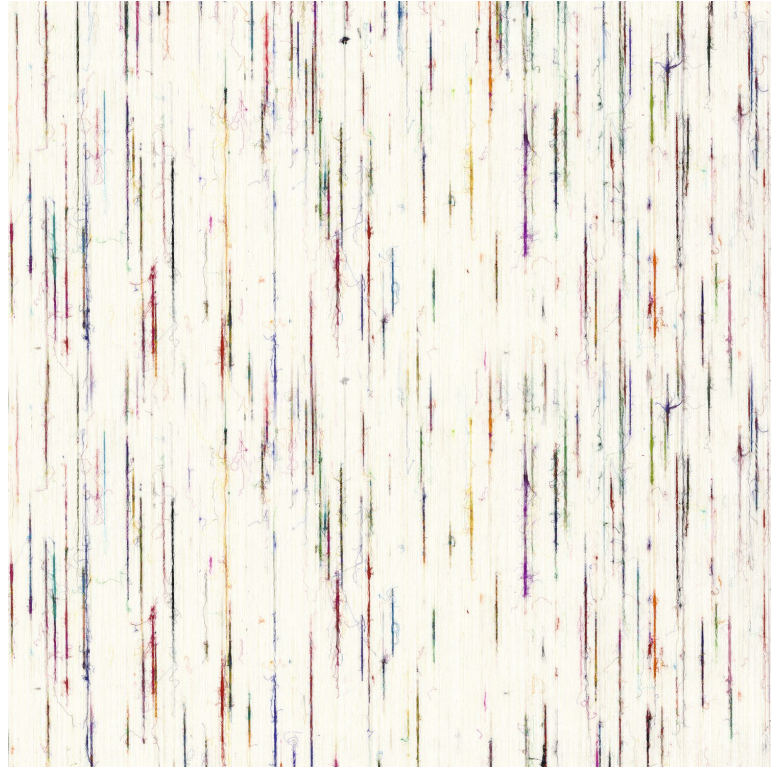

CASAMANCE

Sequoia

Wallcovering CASAMANCE

Collection

[ESCAMBRAY](#)

Reference

70480150

Composition

fil a fil coton & soie sur support intisse

Width

91 cm / 36 Inches

Height

Sold by meter

Weight in g/m²

590

Commercial description

Semi-plain cotton and silk on non woven

Care

Washable

Apply paste

Paste the wall

Removal

Dry strip

Norme COV

A+

ASTME84

Class A

European fire-rating

B s1 d0

Country of origin

South korea