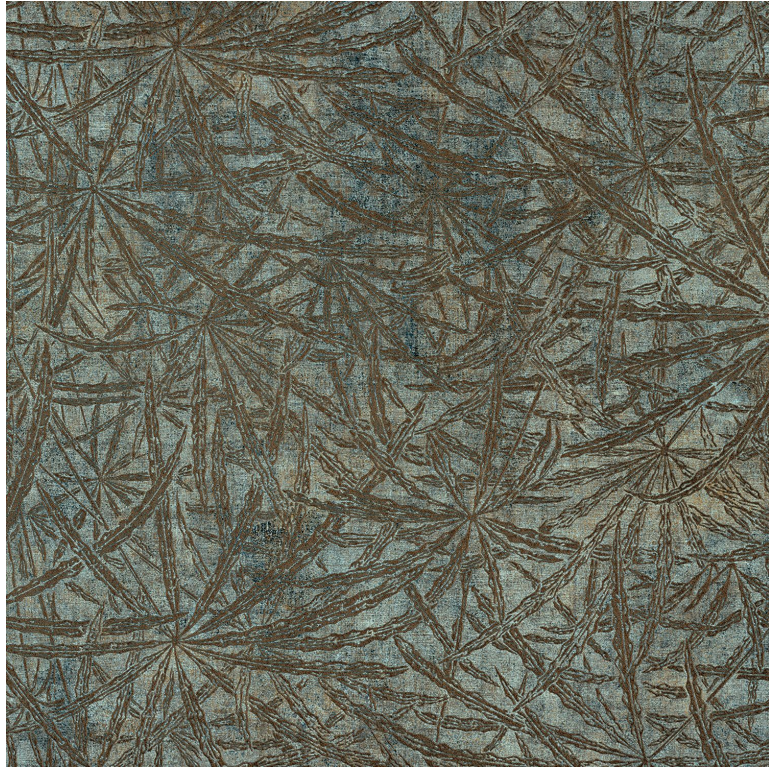

CASAMANCE

Palmyre

Wallcovering CASAMANCE

<i>Collection</i>	LOUXOR
<i>Reference</i>	70710140
<i>Width</i>	90 cm / 35 Inches
<i>Height</i>	Sold by meter
<i>Weight in g/m²</i>	245
<i>Commercial description</i>	Metallic vegetal design on non woven
<i>Care</i>	Spongeable
<i>Apply paste</i>	Paste the wall
<i>Removal</i>	Peelable
<i>Norme COV</i>	A+
<i>ASTME84</i>	Class A
<i>European fire-rating</i>	B s1 d0
<i>Country of origin</i>	Belgium

5 variations