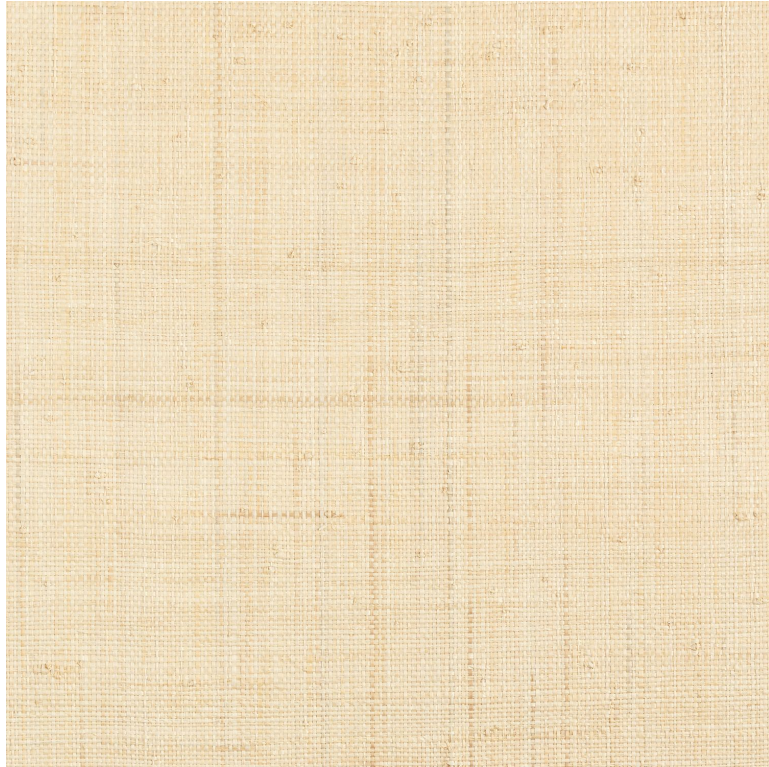

CASAMANCE

Palawan

Wallcovering CASAMANCE

<i>Collection</i>	SOLAL , TRAMIS
<i>Reference</i>	71170337
<i>Composition</i>	100 % raffia
<i>Width</i>	91 cm / 36 Inches
<i>Height</i>	Sold by meter
<i>Weight in g/m²</i>	360
<i>Commercial description</i>	Raffia from the philippines on non-woven
<i>Care</i>	Spongeable
<i>Apply paste</i>	Paste the wall
<i>Removal</i>	Dry strip
<i>Norme COV</i>	A+
<i>ASTME84</i>	Class A
<i>European fire-rating</i>	B s1 d0
<i>Country of origin</i>	South korea

15 variations