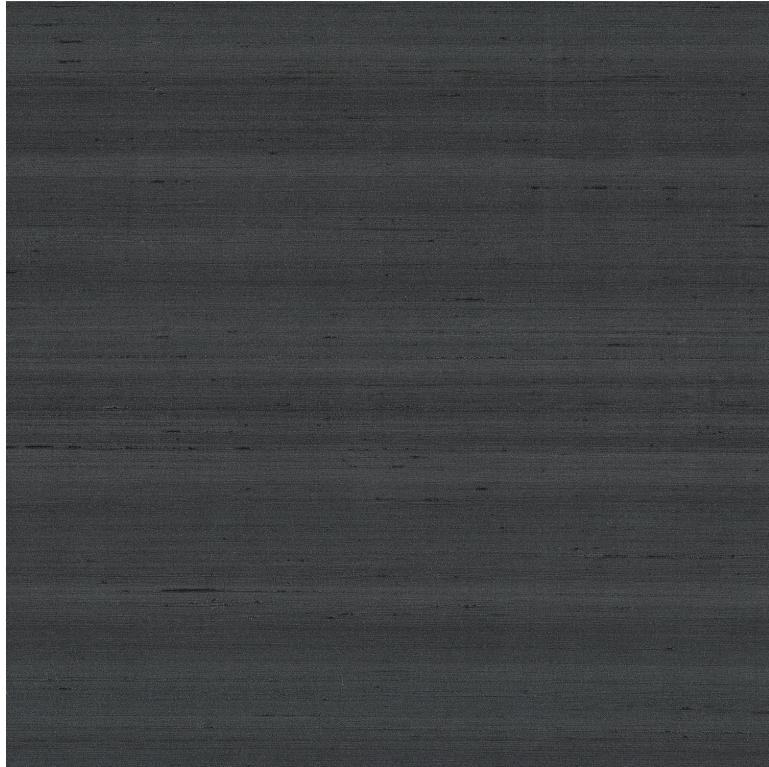

CASAMANCE

Mori

Wallpaper CASAMANCE

<i>Collection</i>	LA SOIE , SELECT 6
<i>Reference</i>	A74170787
<i>Hanging instructions</i>	Vinyl, non-woven backed
<i>Grain</i>	Silk aspect
<i>Width of one roll</i>	70 cm / 28 inches
<i>Length</i>	Sold by roll of 10.05 m / 11 yards
<i>Match</i>	Straight match
<i>Vertical repeat</i>	85cm / 33 inches
<i>Weight in g/m²</i>	330
<i>Care</i>	Washable
<i>Apply paste</i>	Paste the wall
<i>Removal</i>	Dry strip
<i>Norme COV</i>	A+
<i>ASTME84</i>	Class A
<i>European fire-rating</i>	B s2 d0
<i>Country of origin</i>	Italy

3 variations